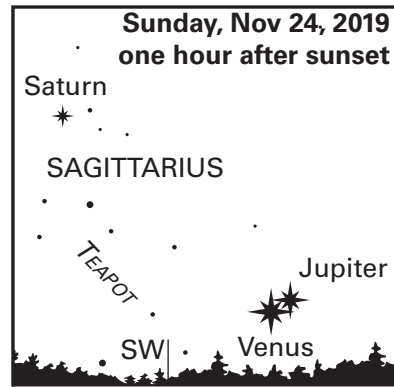

©ABRAMS PLANETARIUM
SKY CALENDAR
 An aid to enjoying the changing sky

Planetarium business office:
 (517) 355-4676
<http://twitter.com/AbramsSkyNotes>
<http://abramsplanetarium.org/>

Use this scale to measure
 angular distances between
 objects on diagrams below.