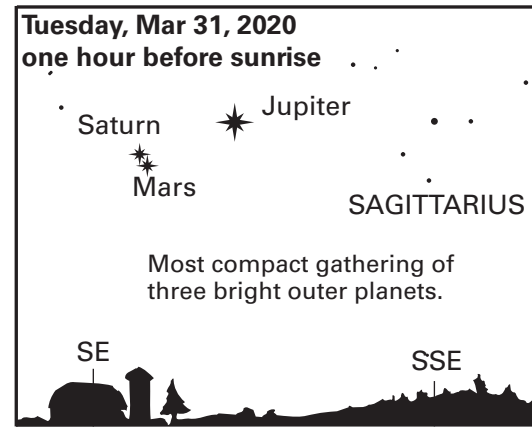

©ABRAMS PLANETARIUM
SKY CALENDAR
 An aid to enjoying the changing sky

Planetarium business office:
 (517) 355-4676
<http://twitter.com/AbramsSkyNotes>
<http://abramsplanetarium.org/>

Use this scale to measure
 angular distances between
 objects on diagrams below.