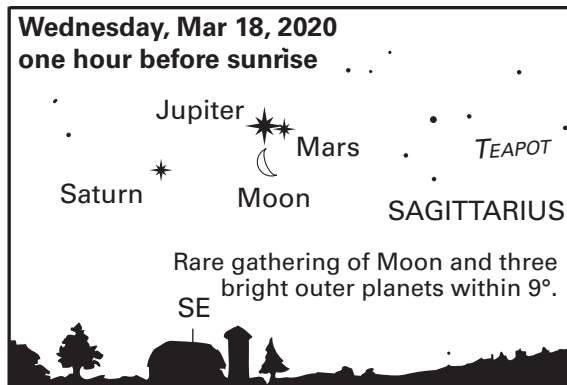

John S. French, Robert C. Victor
 ISSN 0733-6314

Subscription: \$12.00 per year, starting anytime, from Sky Calendar, Abrams Planetarium, Michigan State University, 755 Science Rd, East Lansing, MI 48824 or online at abramsplanetarium.org/skycalendar/