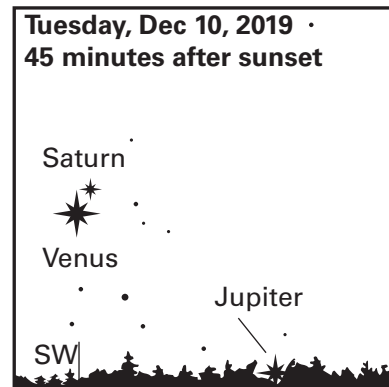

©ABRAMS PLANETARIUM
SKY CALENDAR
 An aid to enjoying the changing sky

Planetarium business office:
 (517) 355-4676
<http://twitter.com/AbramsSkyNotes>
<http://abramsplanetarium.org/>

Use this scale to measure
 angular distances between
 objects on diagrams below.