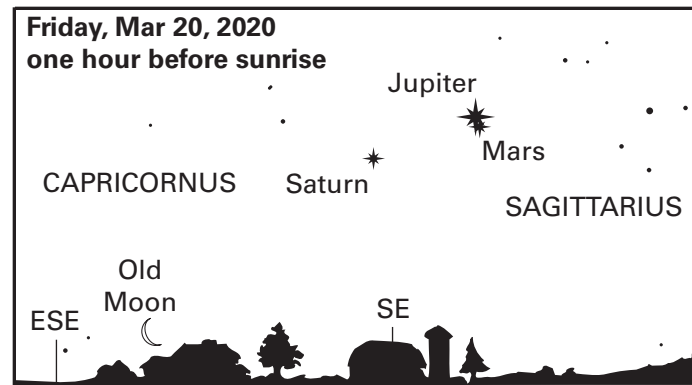

©ABRAMS PLANETARIUM
SKY CALENDAR
 An aid to enjoying the changing sky

Planetarium business office:
 (517) 355-4676
<http://twitter.com/AbramsSkyNotes>
<http://abramsplanetarium.org/>

Use this scale to measure
 angular distances between
 objects on diagrams below.