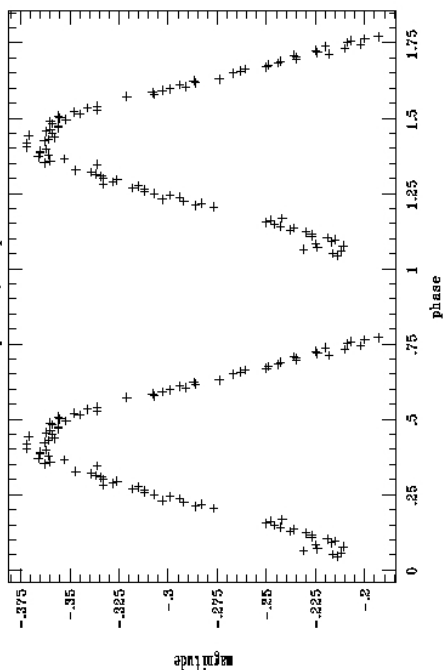

Lecture 14.5 (?)

Things, Stuff, and Other Things

April 15 2003
8:00 PM
BPS 1420

Green filter

Blue filter

Red filter

NOAO/IRAF V2.11.3EXPORT smith@saunder Tue 12:48:24 15-Apr-2003
Phase curve at period 0.109250007, frequency 9.186816417
File = anlyn01.dat, numpts = 100

NOAO/IRAF V2.11.3EXPORT smith@saunder Tue 12:48:05 15-Apr-2003
Phase curve at period 0.1093031618, frequency 9.1466711867
File = anlyn03.dat, numpts = 100

NOAO/IRAF V2.11.3EXPORT smith@saunder Tue 12:38:01 15-Apr-2003
Phase curve at period 0.1092403978, frequency 9.154122851
File = anlyn03.dat, numpts = 370