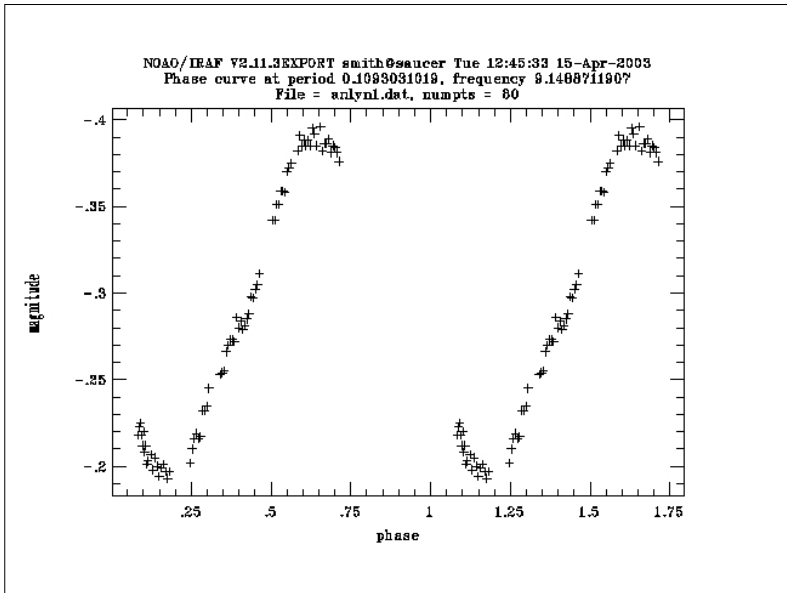

Lecture 14.5 (?)

Things, Stuff, and Other Things

April 15 2003
8:00 PM
BPS 1420

Green filter

Blue filter

Red filter

NOAO/IRAF V2.11.3EXPORT smith@saunder Tue 12:48:24 15-Apr-2003
Phase curve at period 0.109250007, frequency 9.186816417
File = anlyn01.dat, numpts = 100

NOAO/IRAF V2.11.3EXPORT smith@saunder Tue 12:48:05 15-Apr-2003
Phase curve at period 0.1093031618, frequency 9.1466711867
File = anlyn03.dat, numpts = 100

NOAO/IRAF V2.11.3EXPORT smith@saunder Tue 12:38:01 15-Apr-2003
Phase curve at period 0.1092403978, frequency 9.154122851
File = anlyn03.dat, numpts = 370