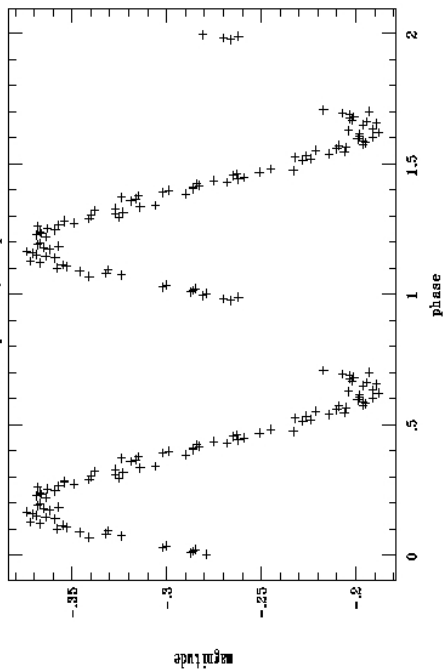

Lecture 14.5 (?)

Things, Stuff, and Other Things

April 15 2003
8:00 PM
BPS 1420

Green filter

Blue filter

Red filter

NOAO/IRAF V2.11.3EXPORT smith@saunder Tue 12:48:24 15-Apr-2003
Phase curve at period 0.109250007, frequency 9.186816417
File = anlyn01.dat, numpts = 100

NOAO/IRAF V2.11.3EXPORT smith@saunder Tue 12:48:05 15-Apr-2003
Phase curve at period 0.1093031618, frequency 9.1466711867
File = anlyn03.dat, numpts = 100

NOAO/IRAF V2.11.3EXPORT smith@saunder Tue 12:38:01 15-Apr-2003
Phase curve at period 0.1092403978, frequency 9.154122851
File = anlyn03.dat, numpts = 370