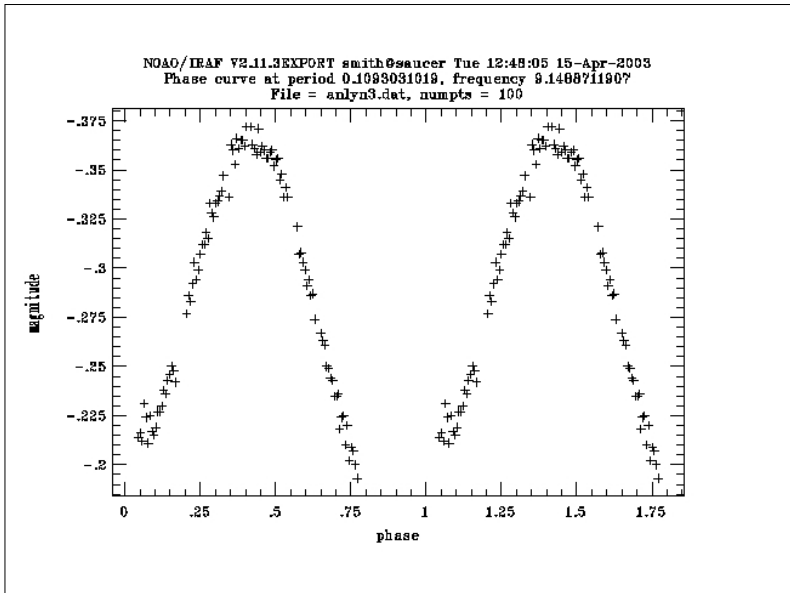

Lecture 14.5 (?)

Things, Stuff, and Other Things

April 15 2003
8:00 PM
BPS 1420

Green filter

Blue filter

Red filter

NOAO/IRAF V2.11.3EXPORT smith@saunder Tue 12:48:24 15-Apr-2003
Phase curve at period 0.109250007, frequency 9.186816417
File = anlyn01.dat, numpts = 100

NOAO/IRAF V2.11.3EXPORT smith@saunder Tue 12:48:05 15-Apr-2003
Phase curve at period 0.1093031618, frequency 9.1466711867
File = anlyn03.dat, numpts = 100

NOAO/IRAF V2.11.3EXPORT smith@saunder Tue 12:38:01 15-Apr-2003
Phase curve at period 0.1092403978, frequency 9.154122851
File = anlyn03.dat, numpts = 370