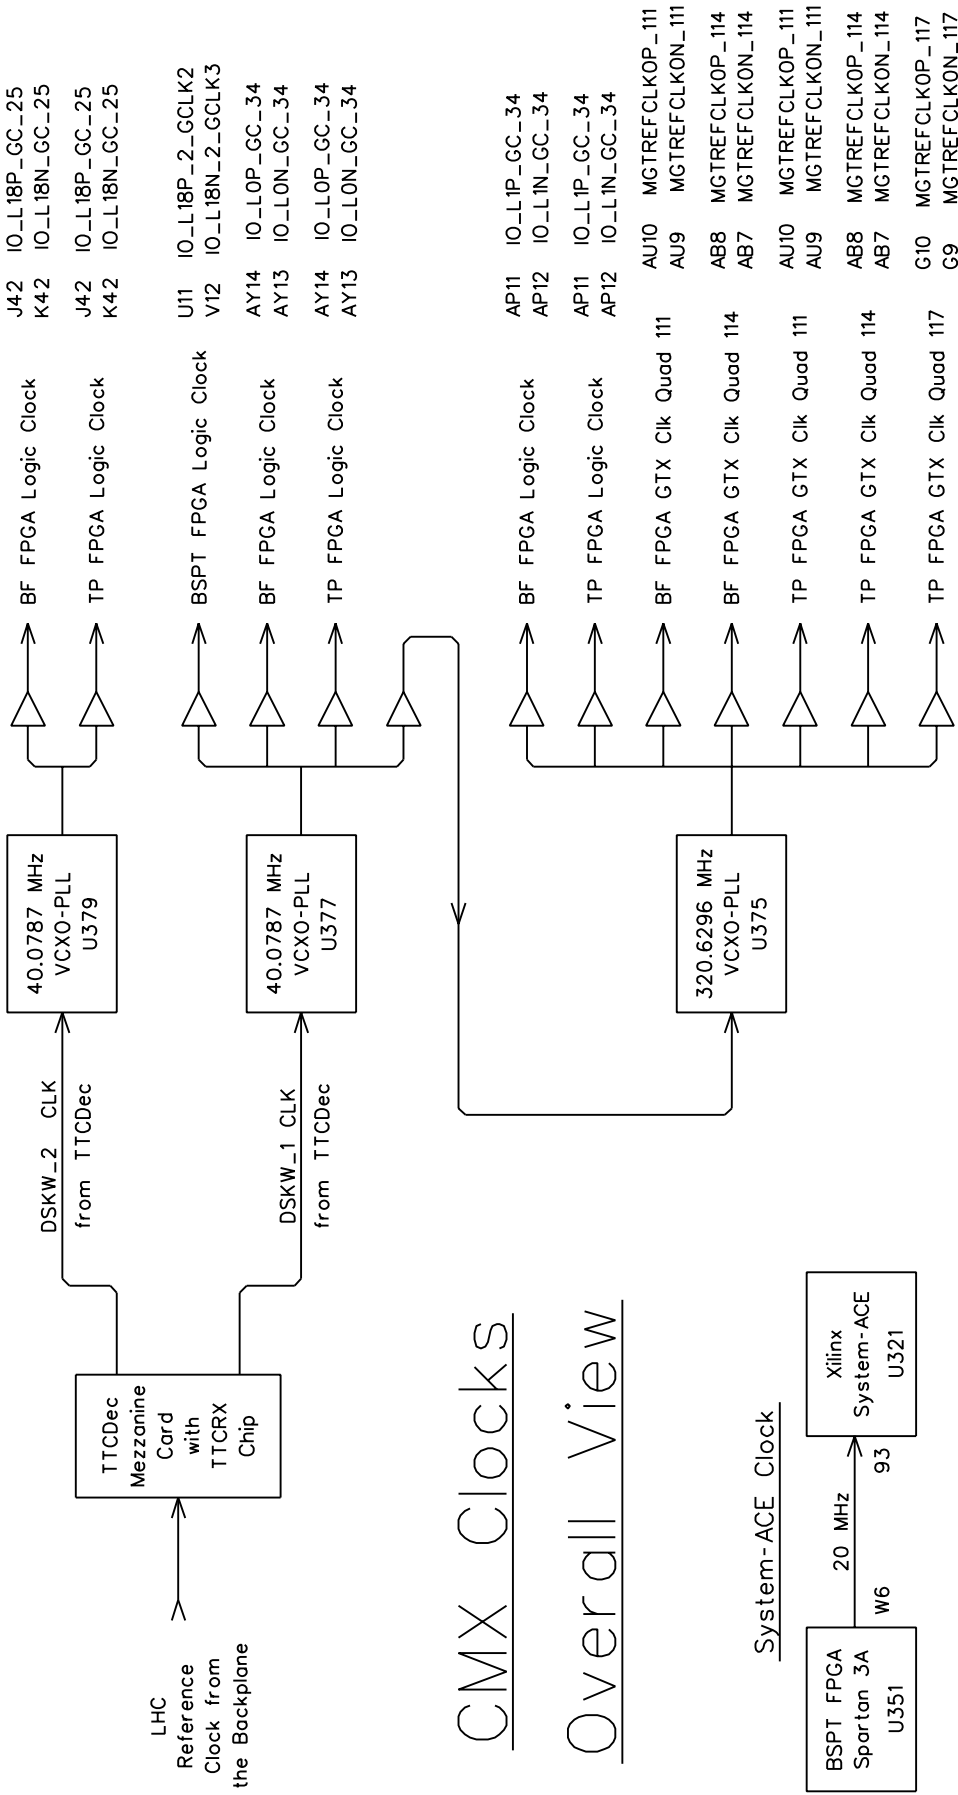

Source Fan-Out FPGA Logic Clocks & GTX Clocks

CMX Clocks
Overall View