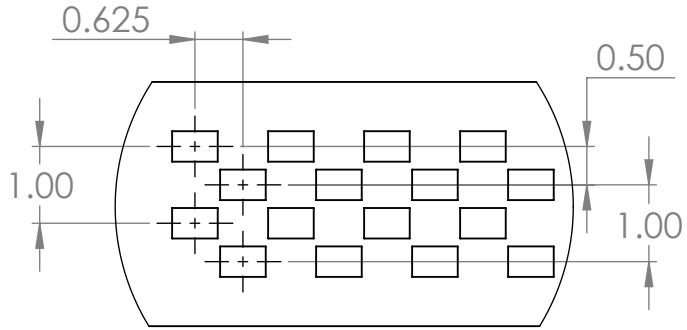

2

1

FOX_B
Front Panel

DETAIL B
SCALE 2 : 5

B

R .020 Max

2

1