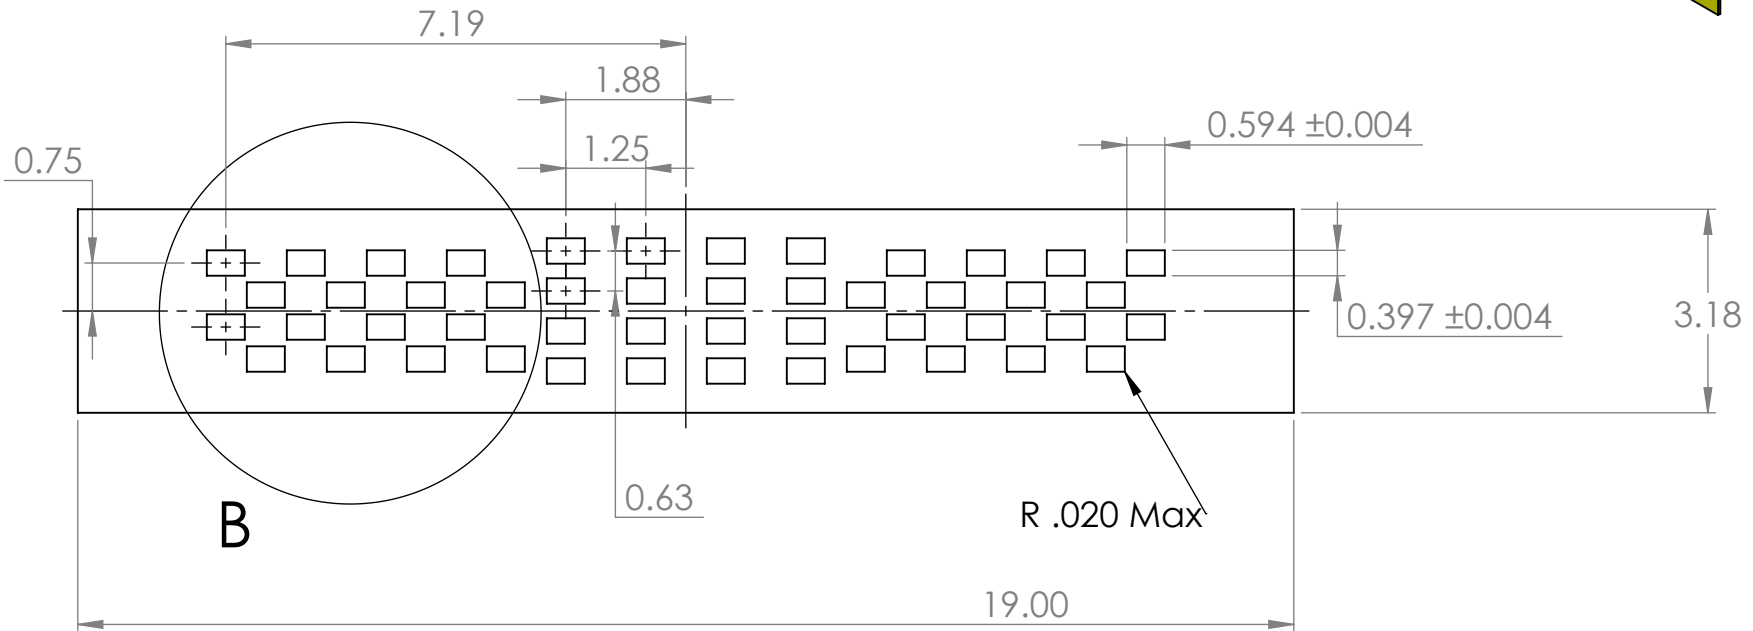

2

1

FOX_B
Front Panel

DETAIL B
SCALE 2 : 5

B

R .020 Max

2

1