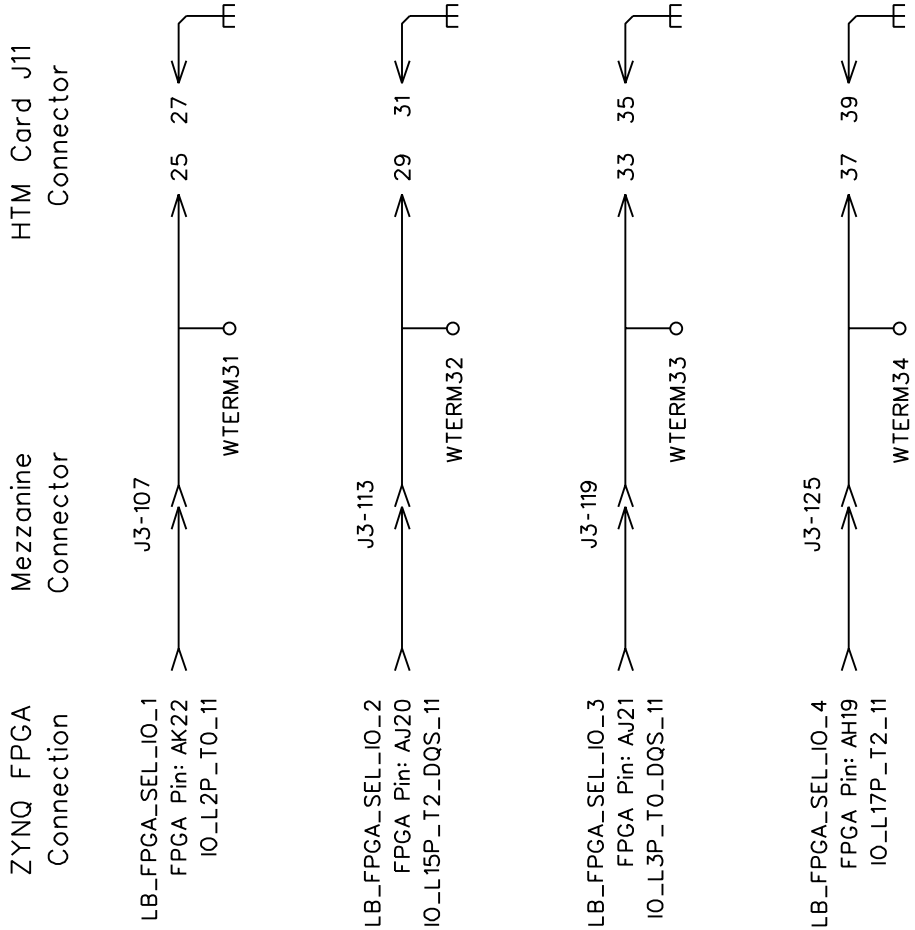

HTM Card J11: Life Boat FPGA Select I/O Connections

J11-23, J11-24 No Connection