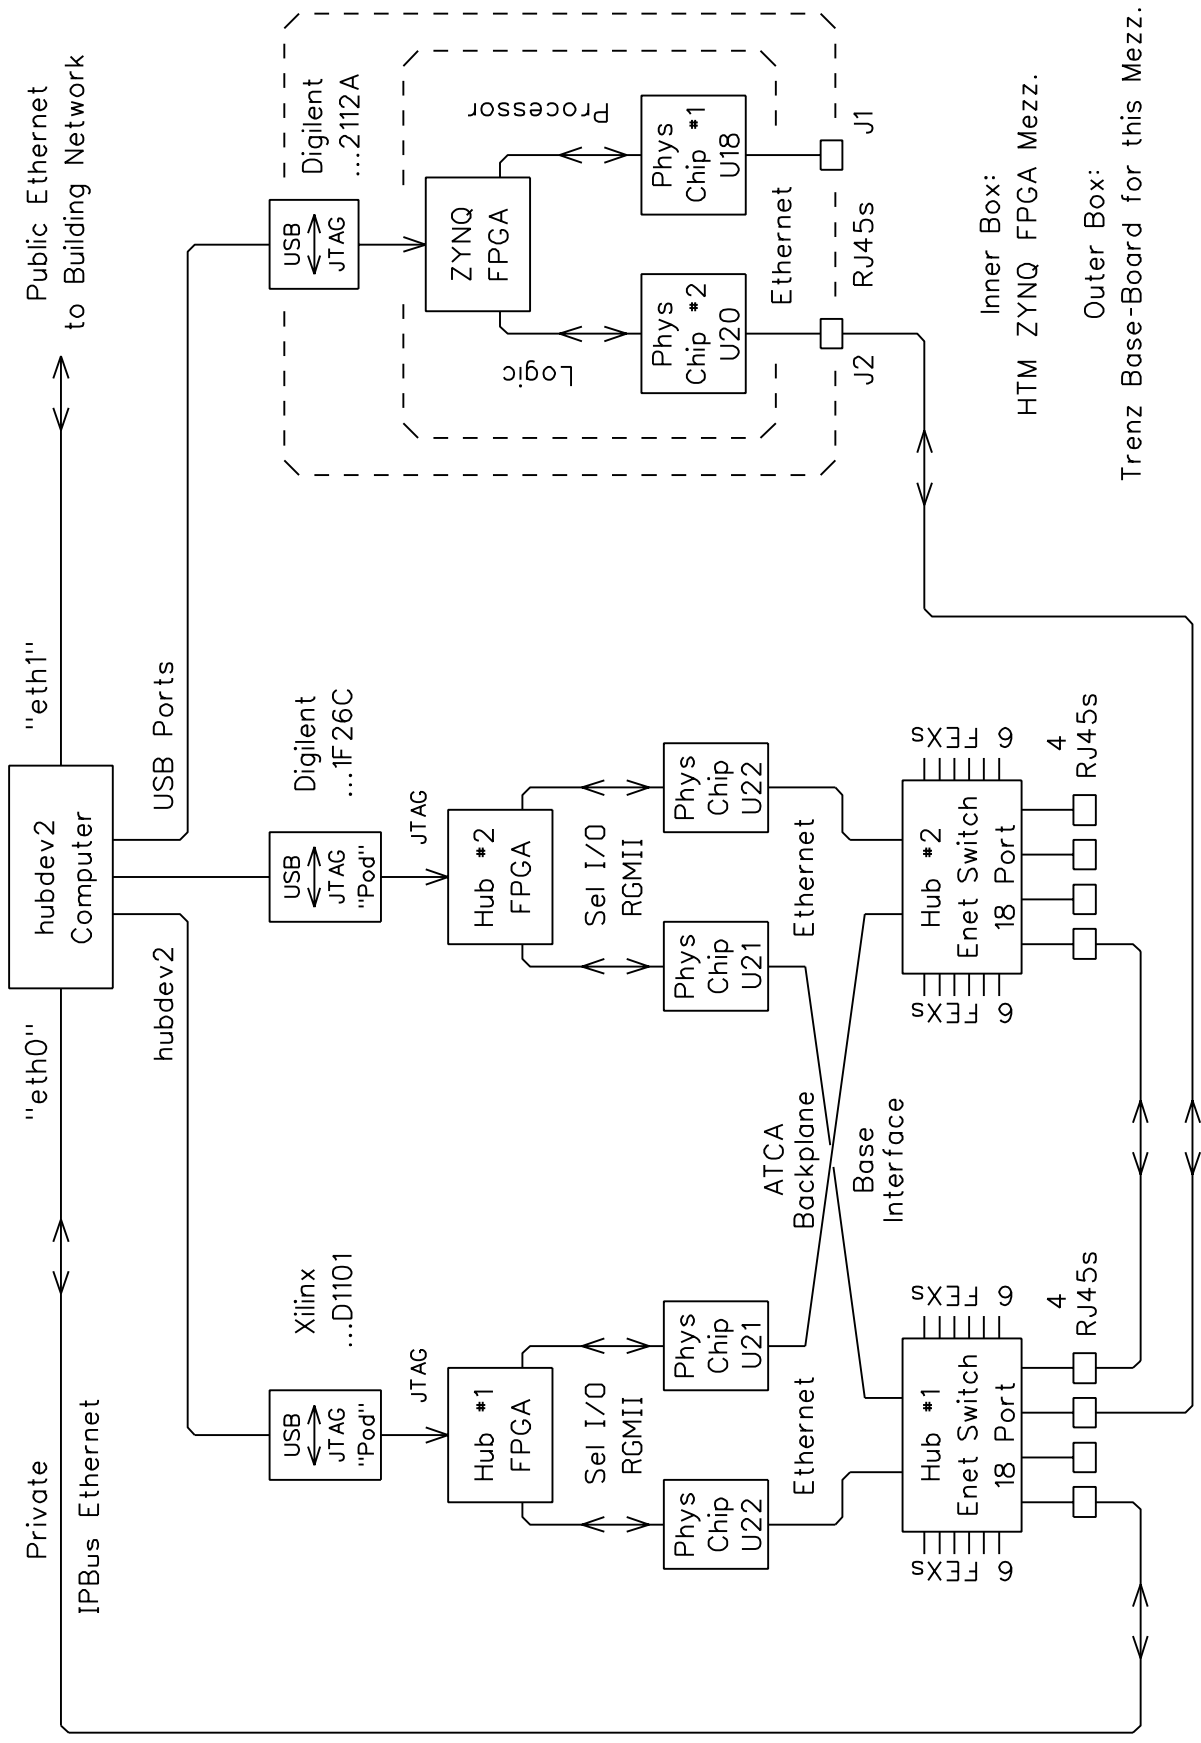

# hubdev2 - 6 Slot Shelf - HTM FPGA Mezz & Base Brd

Inner Box:  
HTM ZYNQ FPGA Mezz.  
Outer Box:  
Trenz Base-Board for this Mezz.