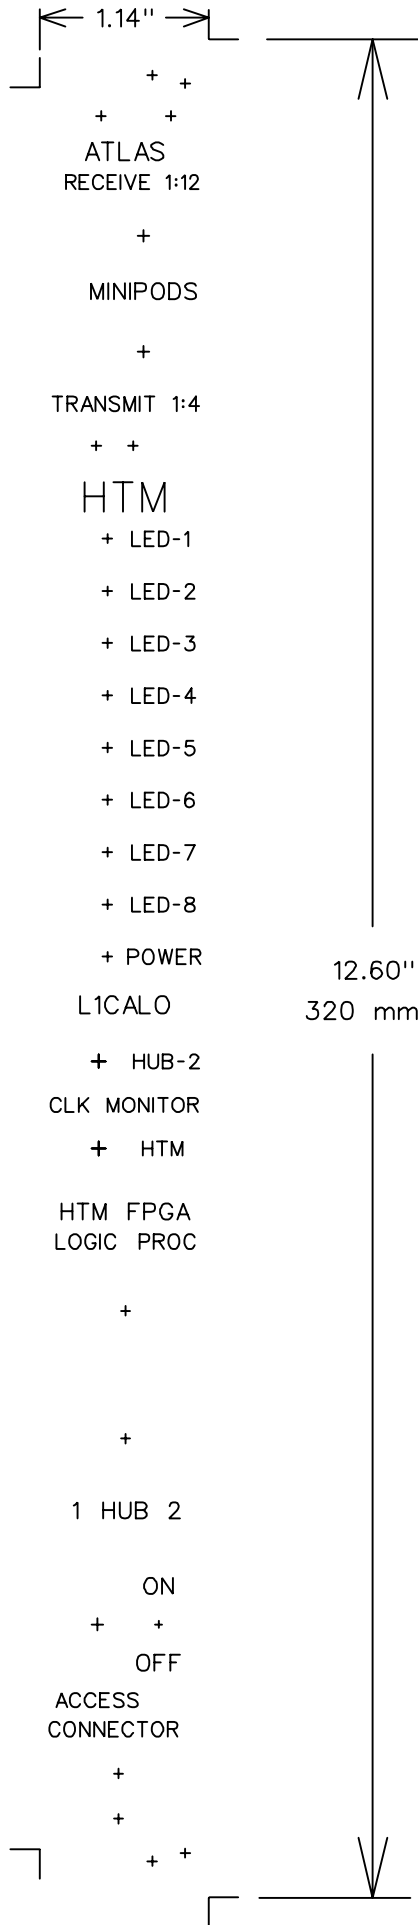

29 mm

MSU
Physics

HTM
Front
Panel

July 2018

12.60"
320 mm