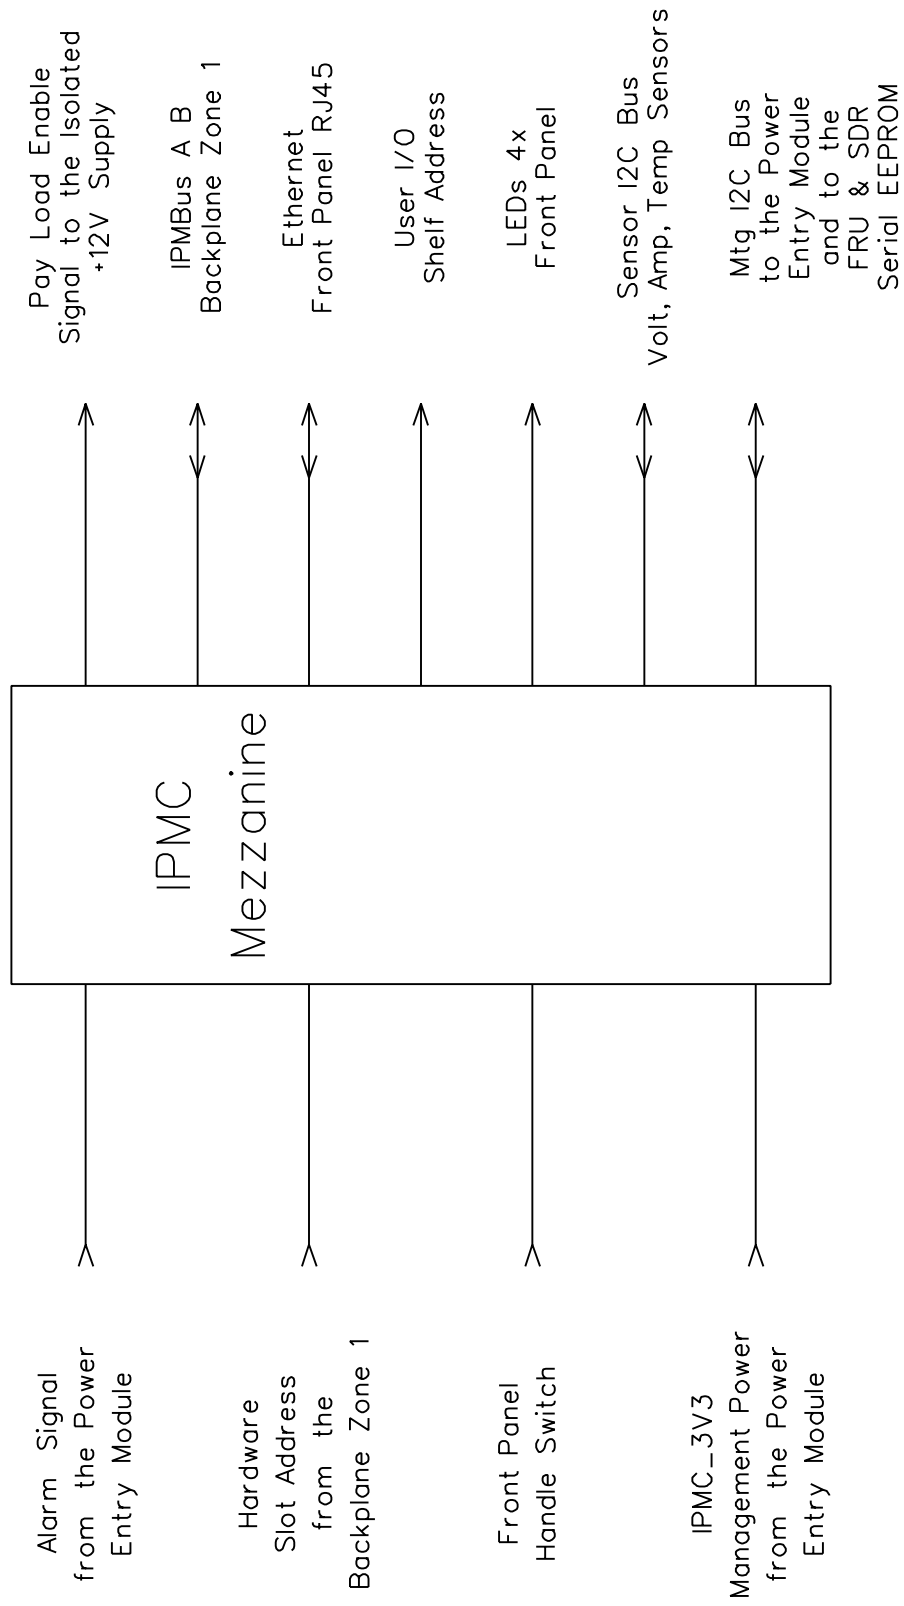

# Hub-Module IPMC General

The IPMC's master and slave JTAG ports are not used in the Hub Module design.