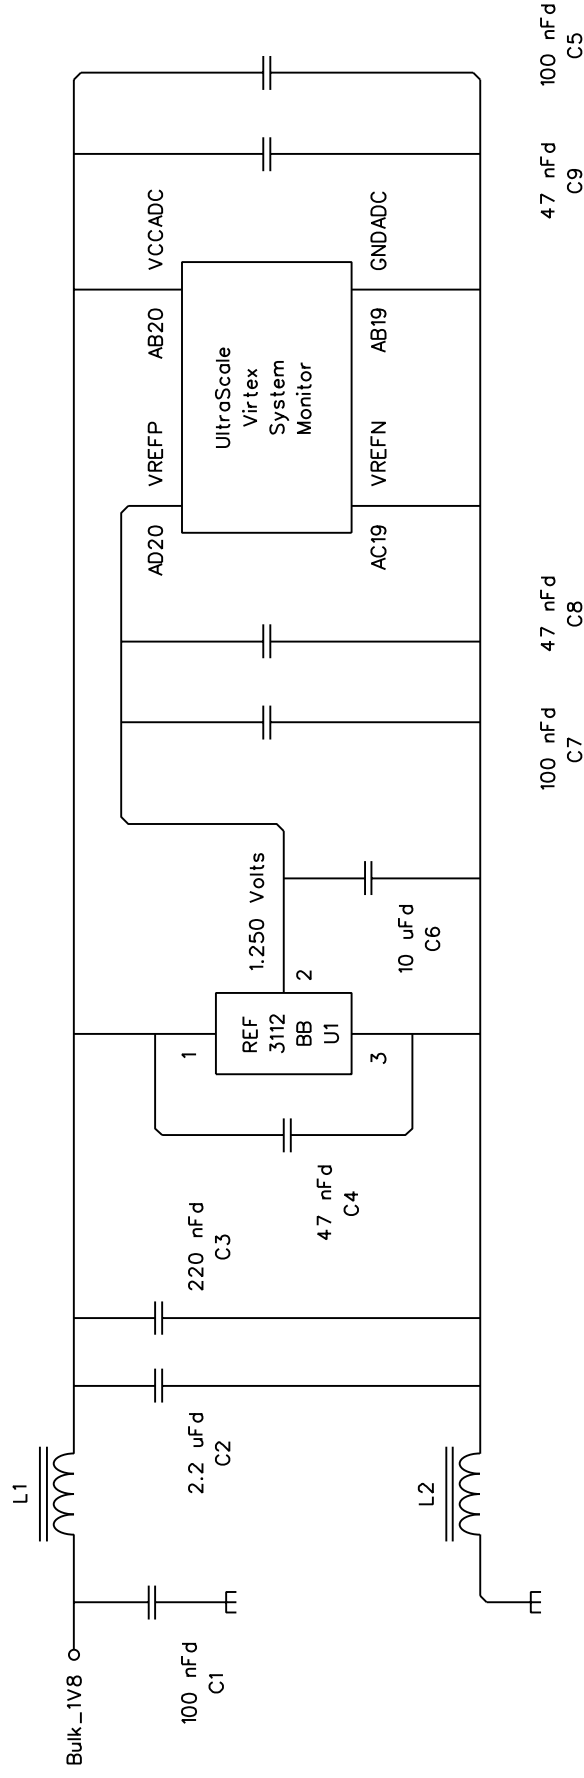

HUB System Monitor Reference Supply

UltraScale Virtex FPGA System Monitor Reference

The inductors are Wurth 742792116, 1206, 60 mOhm.
 See: SysMon UG580 Pg. 9 and 71, 72.

Actual reference designators are larger by 1850.