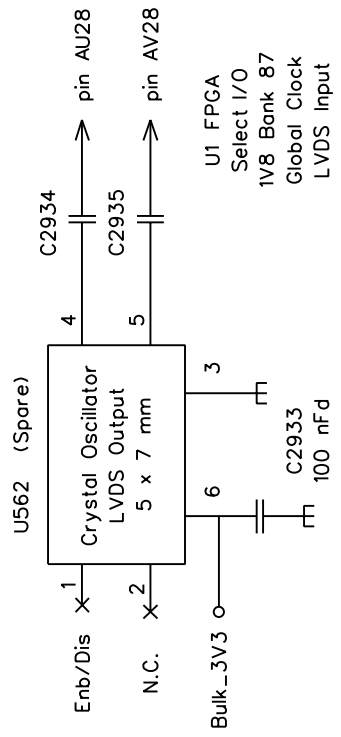

Front Panel Access Signals and Spare Gates

Hub Module Access Output Signals

Hub Module Spare Clock Oscillator

Hub Module Spare Gates

U554 Translator pin 19 In pin 5 out
 U554 Translator pin 20 In pin 4 out
 U554 Translator pin 21 In pin 3 out