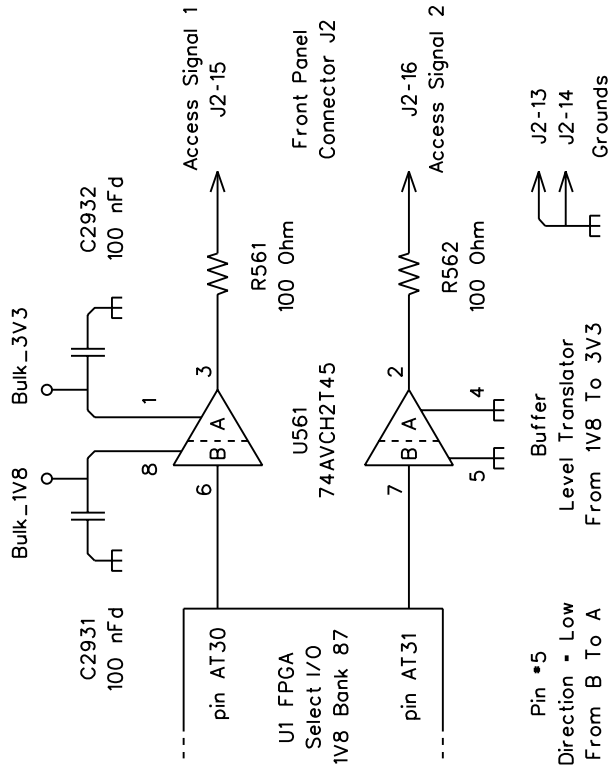

Front Panel Access Signals and Spare Gates

Hub Module Access Output Signals

Hub Module Spare Clock Oscillator

Hub Module Spare Gates

U554 Translator pin 19 In pin 5 out
 U554 Translator pin 20 In pin 4 out
 U554 Translator pin 21 In pin 3 out