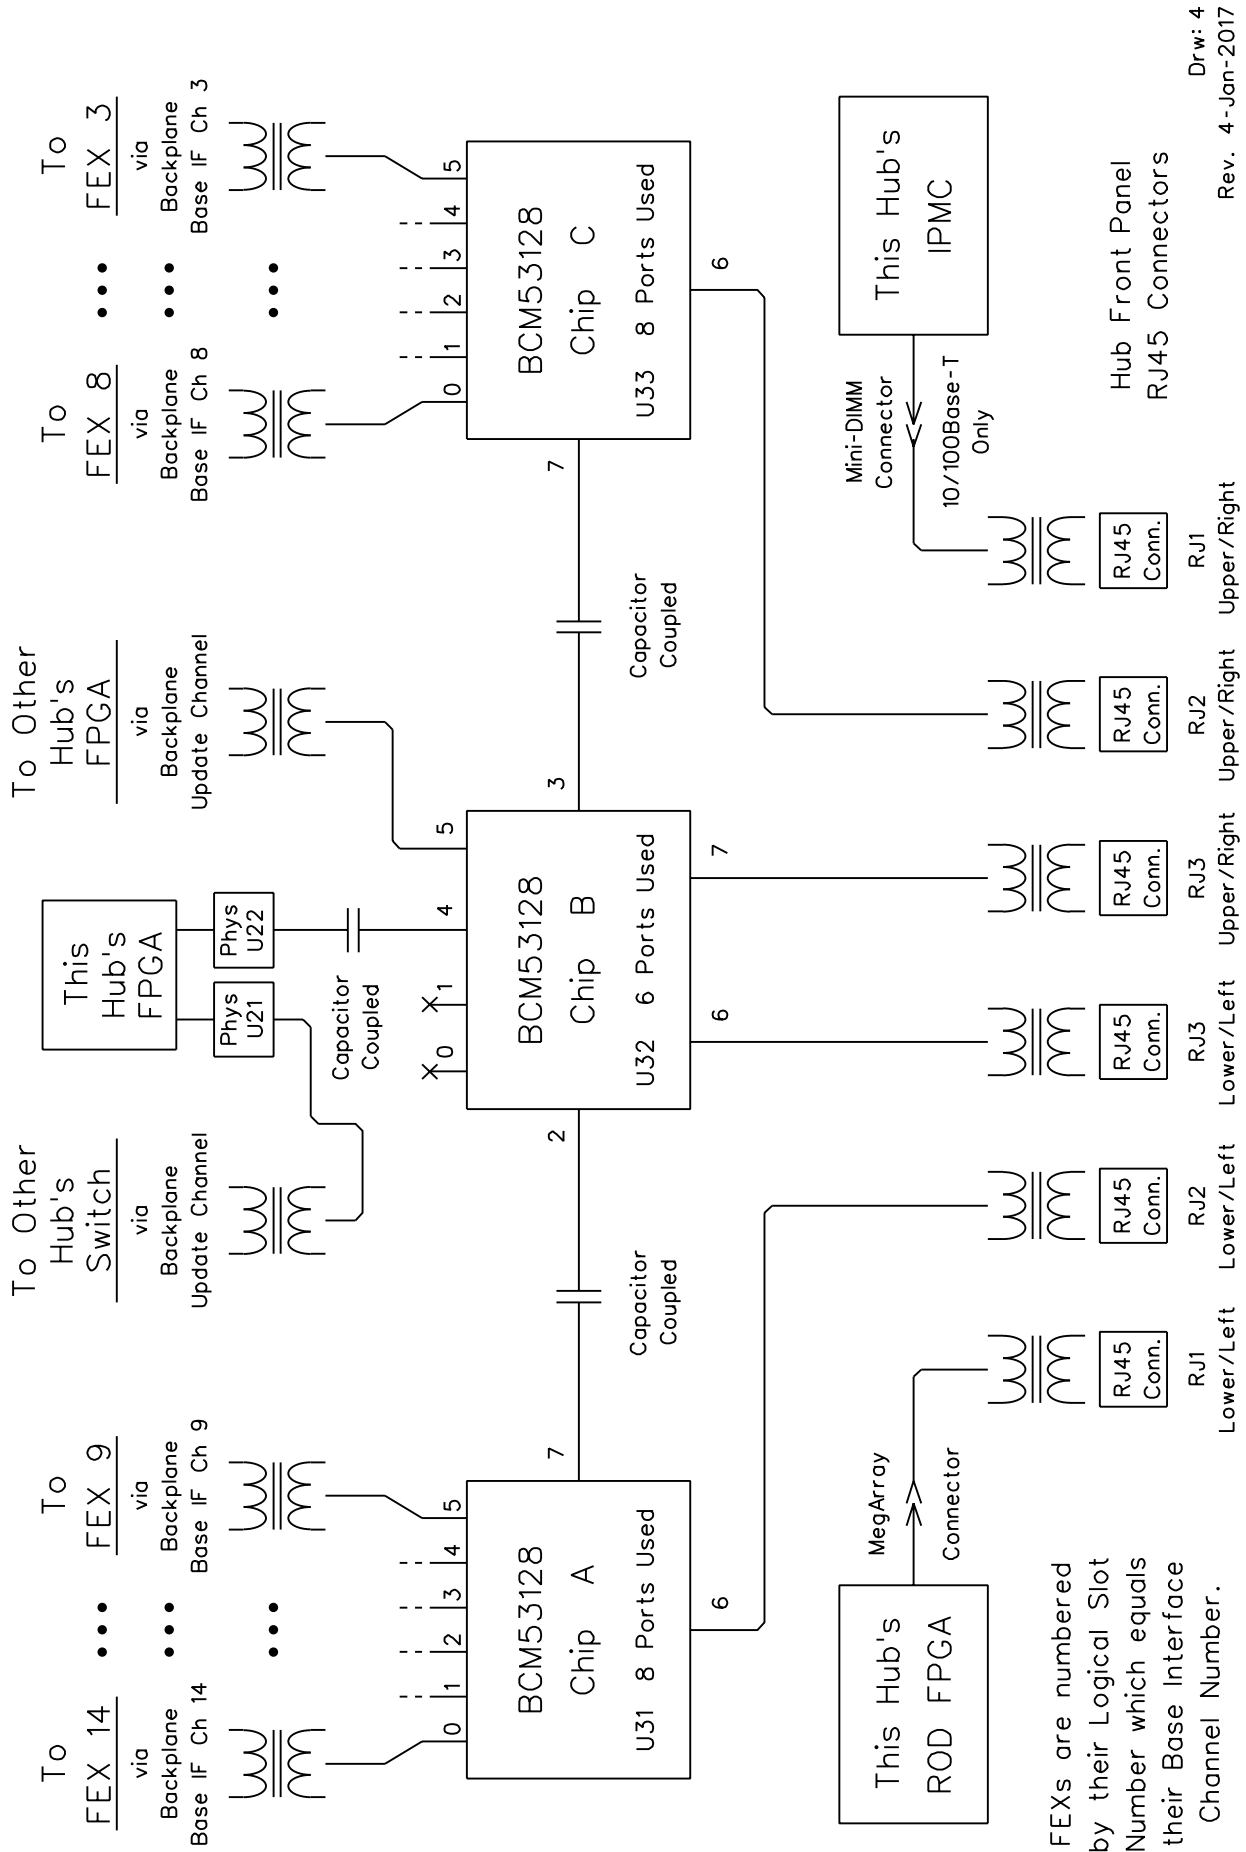

Hub-Module All Ethernet Connections

FEXs are numbered by their Logical Slot Number which equals their Base Interface Channel Number.