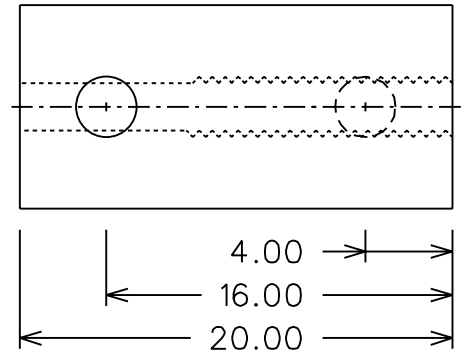

# Hub Top FP Bracket

Drw: M33

Rev.

10 April 2017

All Dimensions Are in mm.