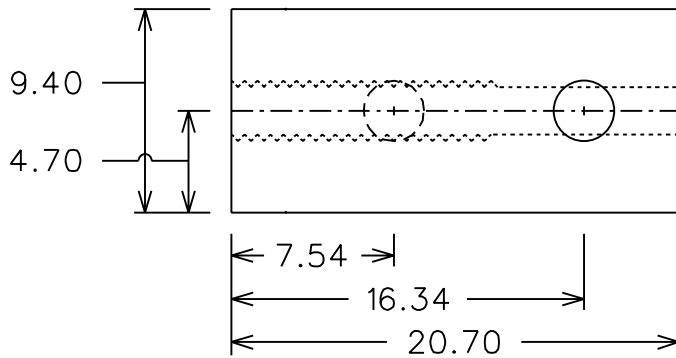

# Hub Top FP Bracket

Drw: M33

Rev.

10 April 2017

All Dimensions Are in mm.