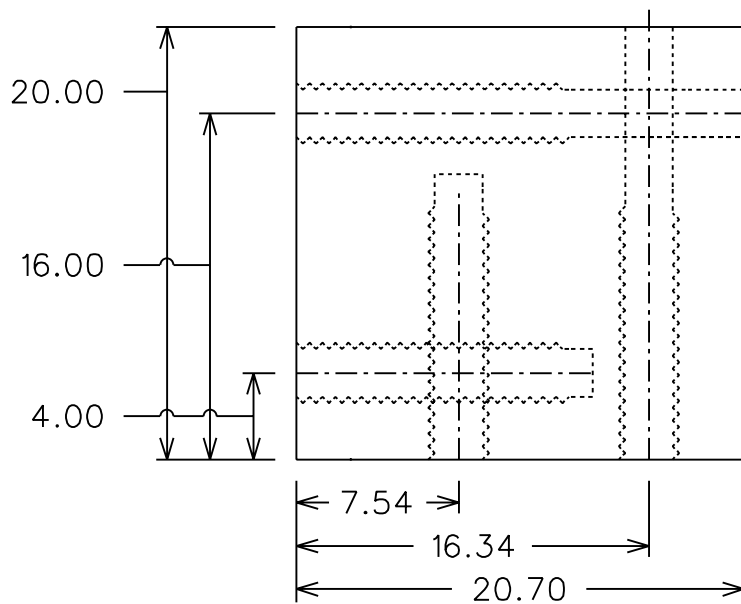

# Hub Top FP Bracket

Drw: M33

Rev.

10 April 2017

All Dimensions Are in mm.