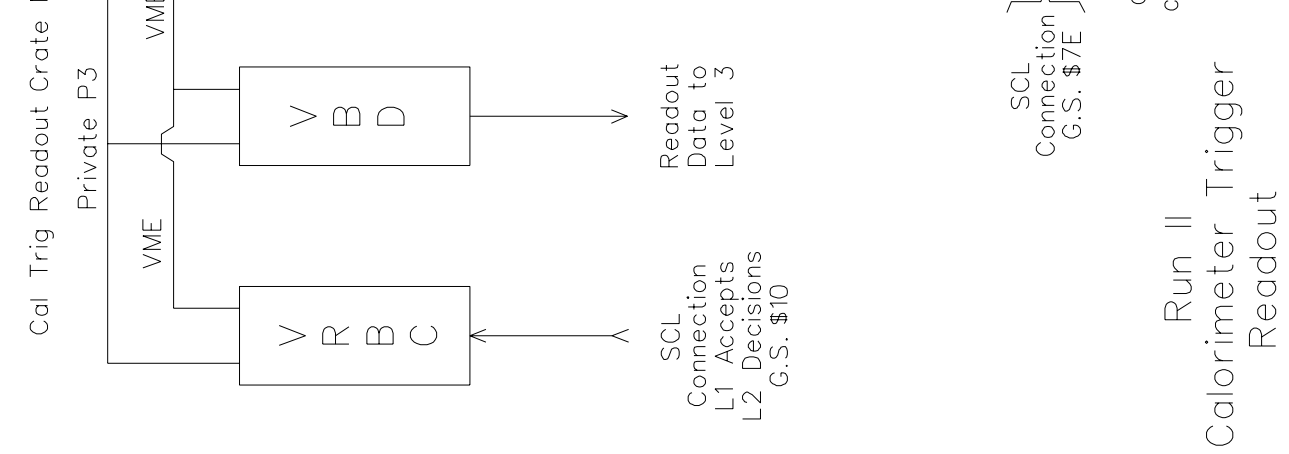

1 Rack of Trigger Tower Data
128 16 Bit Words Differential ECL

Run II
Calorimeter Trigger
Readout