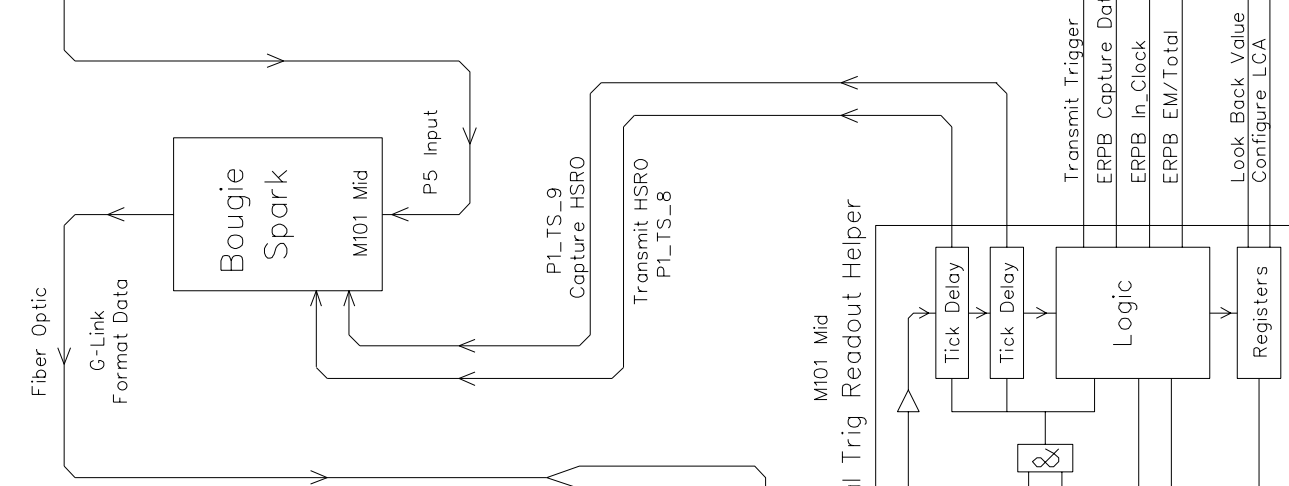

1 Rack of Trigger Tower Data
128 16 Bit Words Differential ECL

Run II
Calorimeter Trigger
Readout