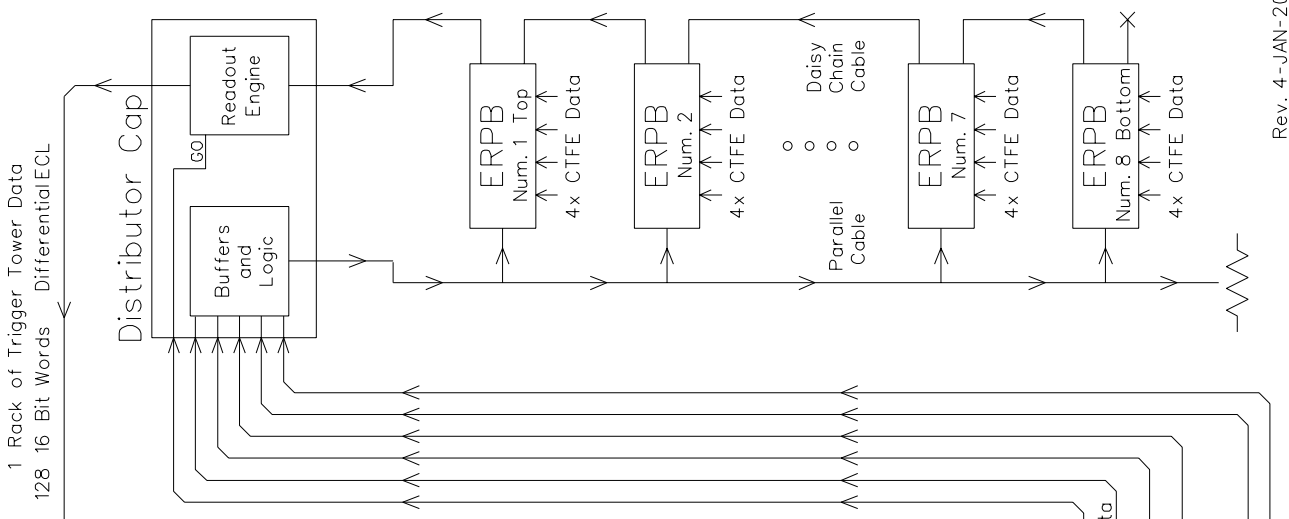

1 Rack of Trigger Tower Data
128 16 Bit Words Differential ECL

Run II
Calorimeter Trigger
Readout