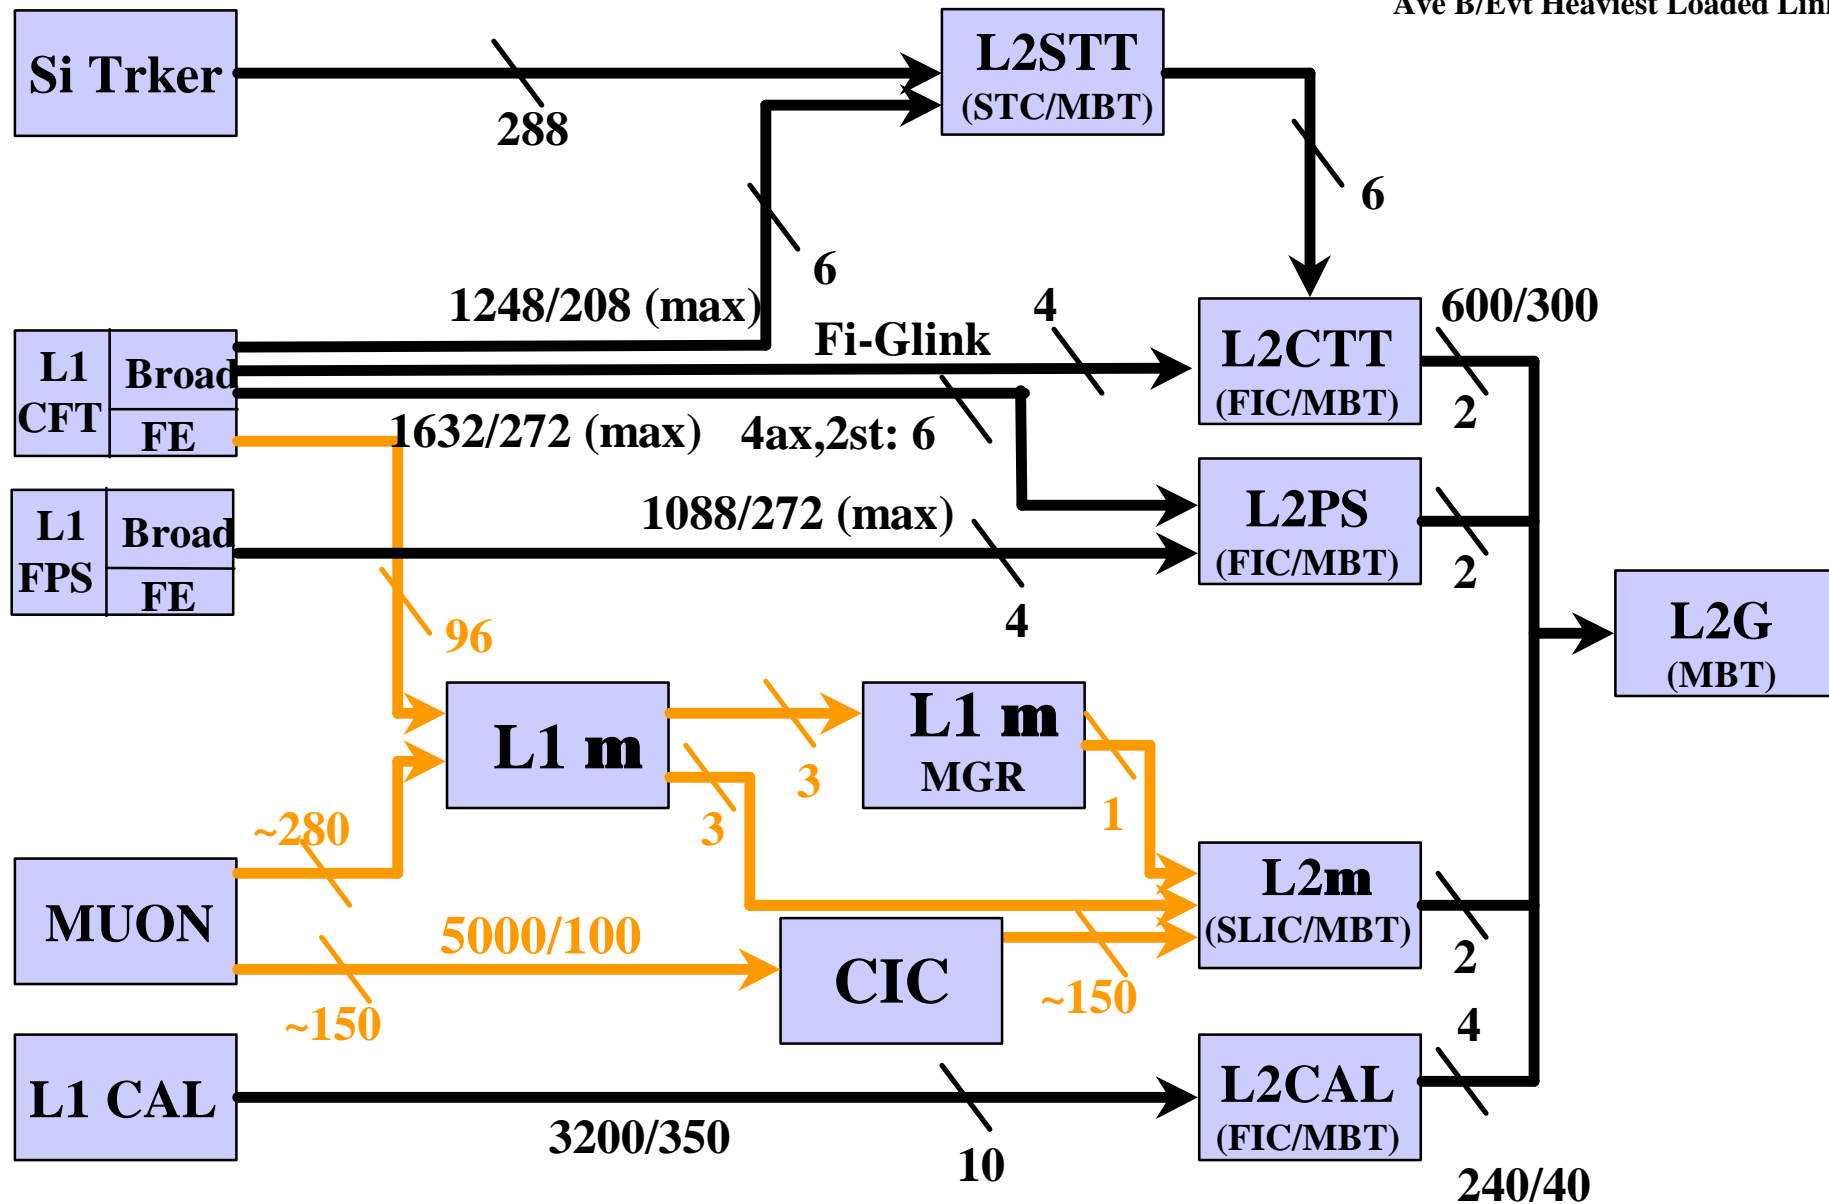

Key:
 Ave B/Evt
 Ave B/Evt Heaviest Loaded Link

Notes:

- 1) CFT FE to Octants Cu Cypress sending 96 bits every 132 ns = 730 Mb/s**
- 2) Muon 16 bits at 53 MHz plus encoding = 1.1 Gb/s**
- 3) CIC serves as a patch panel and connector converter.**
- 4) Tracking encoding is 16 bits per 20 bit frame.**