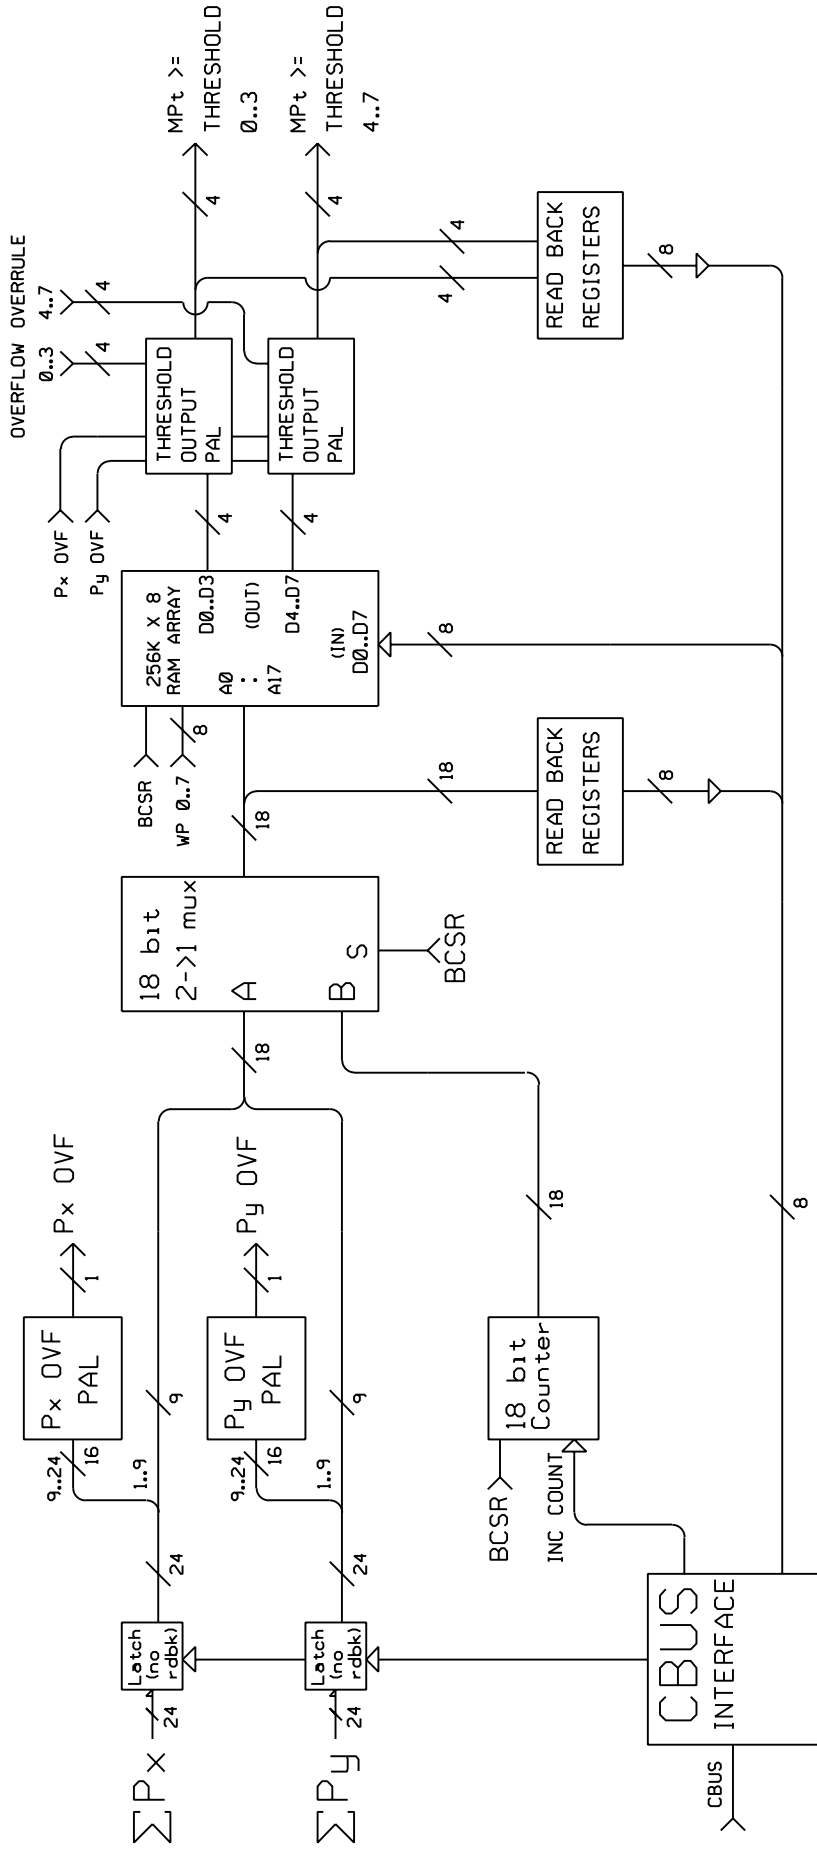

FINAL MOMENTUM LOGIC NETWORK

10-SEPT-91

NOTES:

1. Px & Py come from corrected CAT3 outputs and have no offset.
2. Each Threshold compare is done w/1, 256K x 1 RAM
3. 1bit = 1/2GEV
0 = 0GEV
4. Σ 12 bits \approx 1 TEV (signed), 2 TEV (unsigned)
 Σ 9 bits \approx 128 GEV (signed), 256 GEV (unsigned)
5. Max MPt Threshold \approx 127.5 GEV w/256K memory