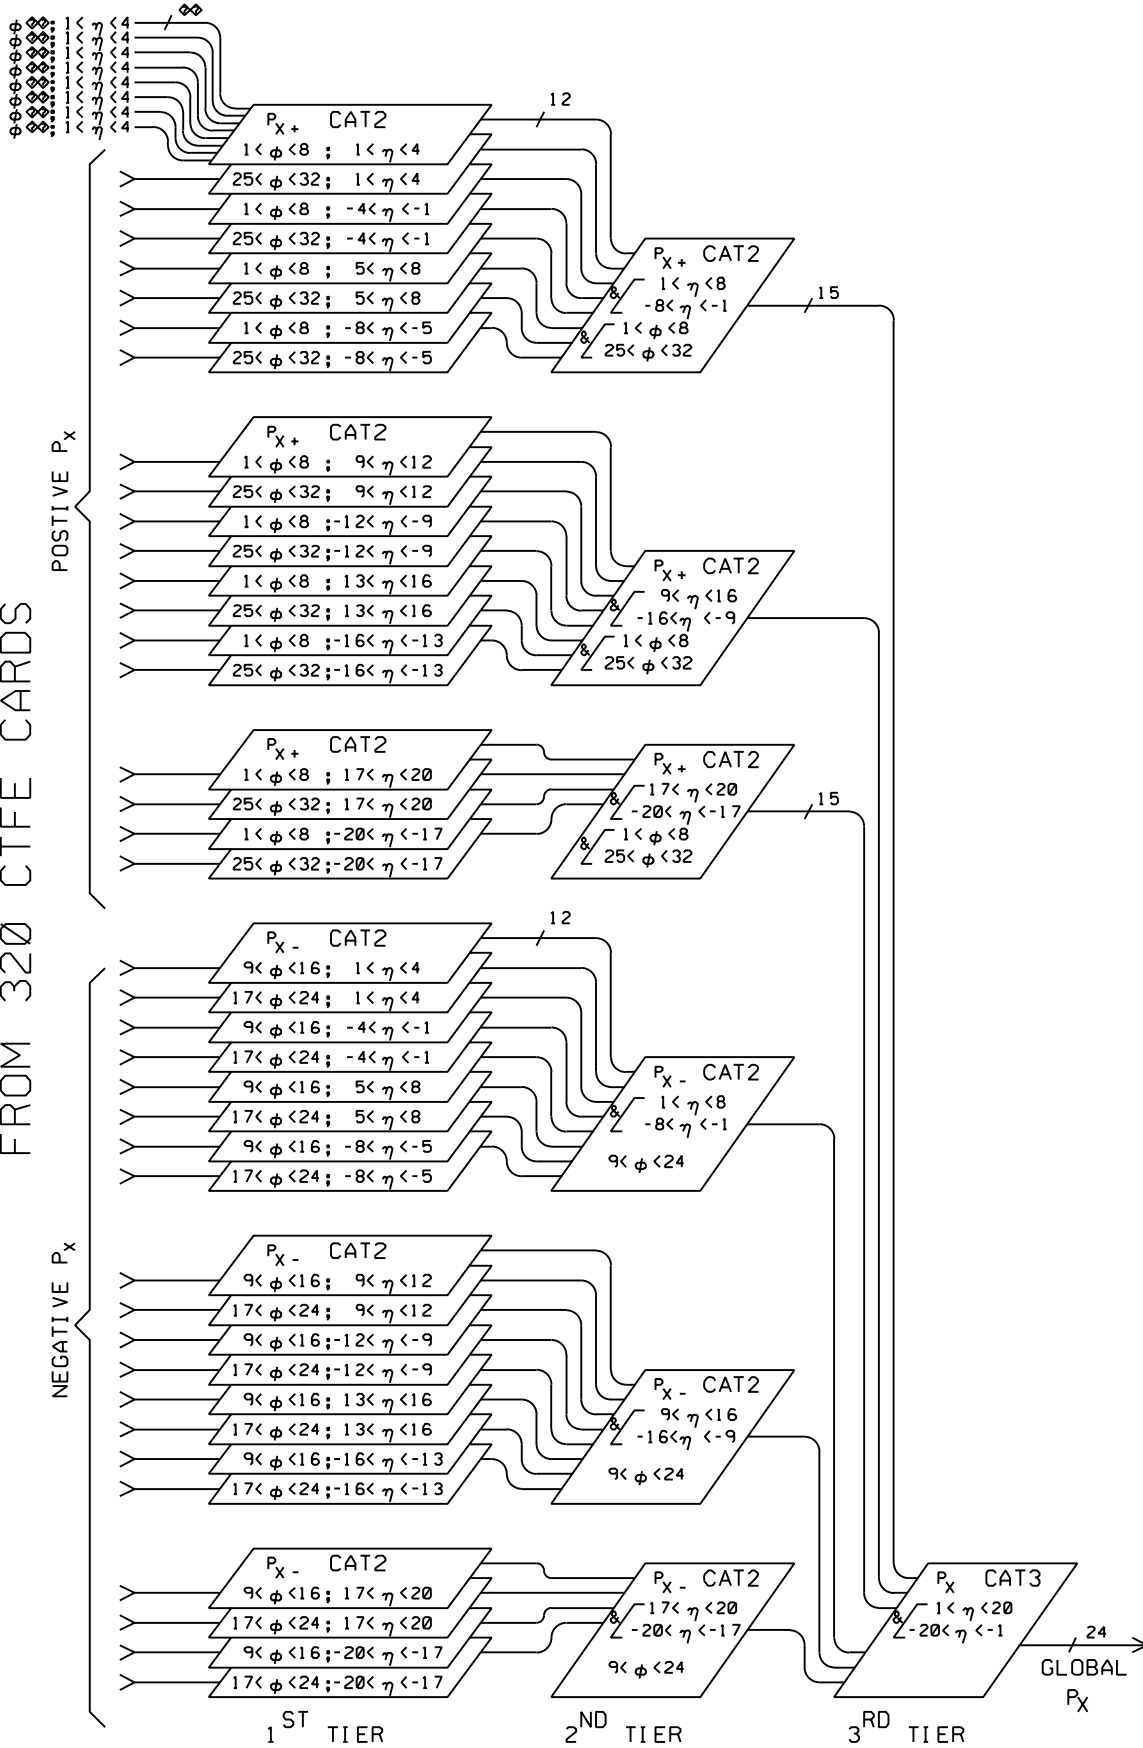

# DETAILS OF THE $P_X$ ADDER TREE

FOUR TRIGGER TOWER ENERGY SUMS  
FROM 320 CTFE CARDS

23-JAN-1992