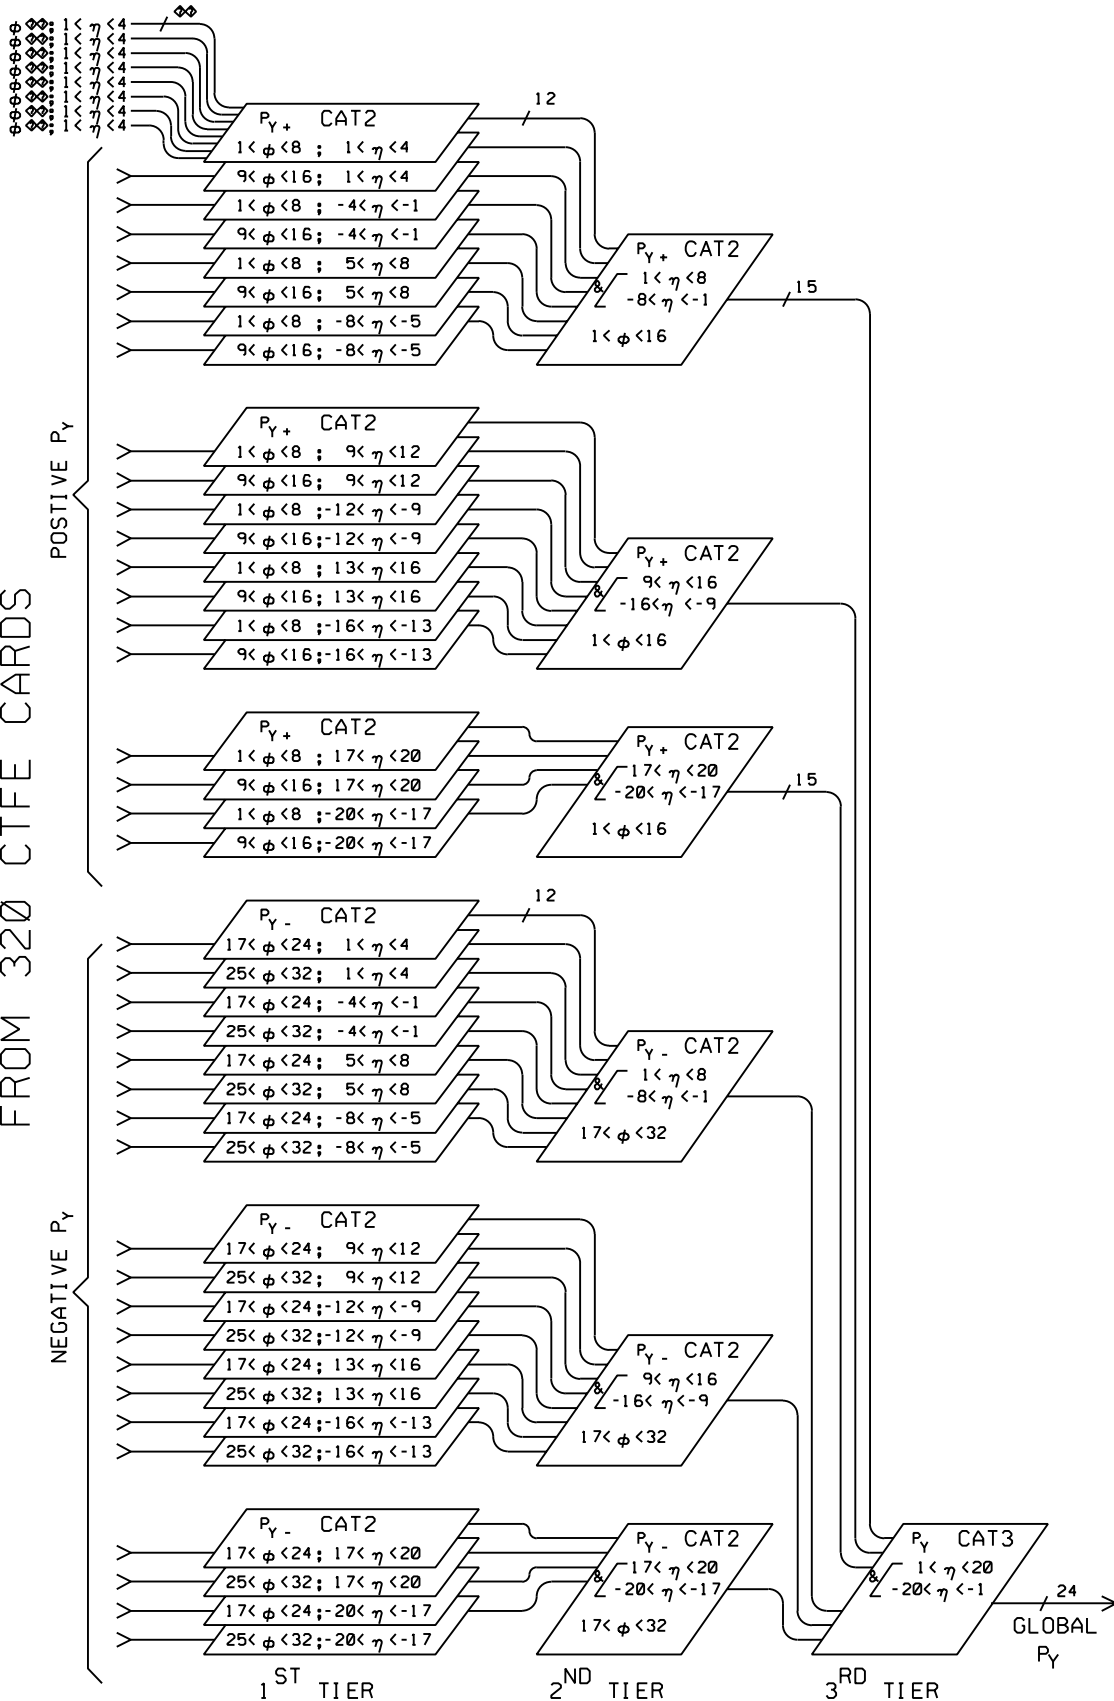

DETAILS OF THE P_Y ADDER TREE

FOUR TRIGGER TOWER ENERGY SUMS
FROM 320 CTFE CARDS

23-JAN-1992