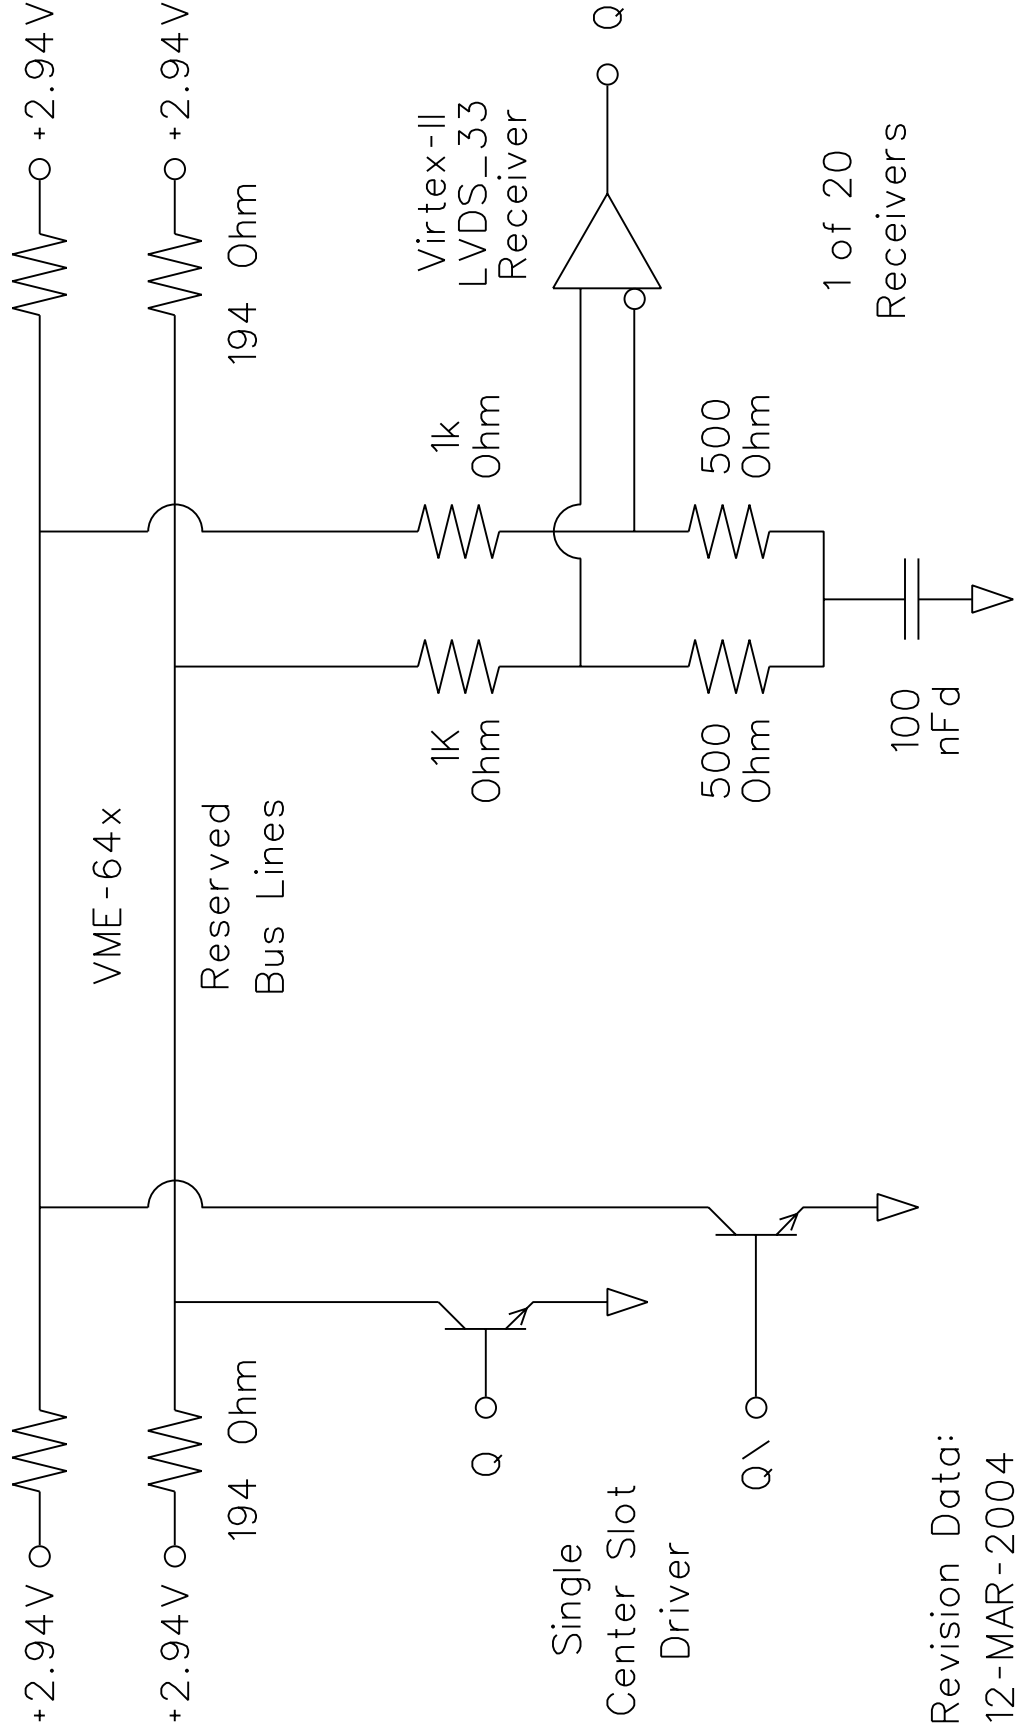

# ADF Crate BX Clock Backplane Distribution

Revision Data:  
12-MAR-2004