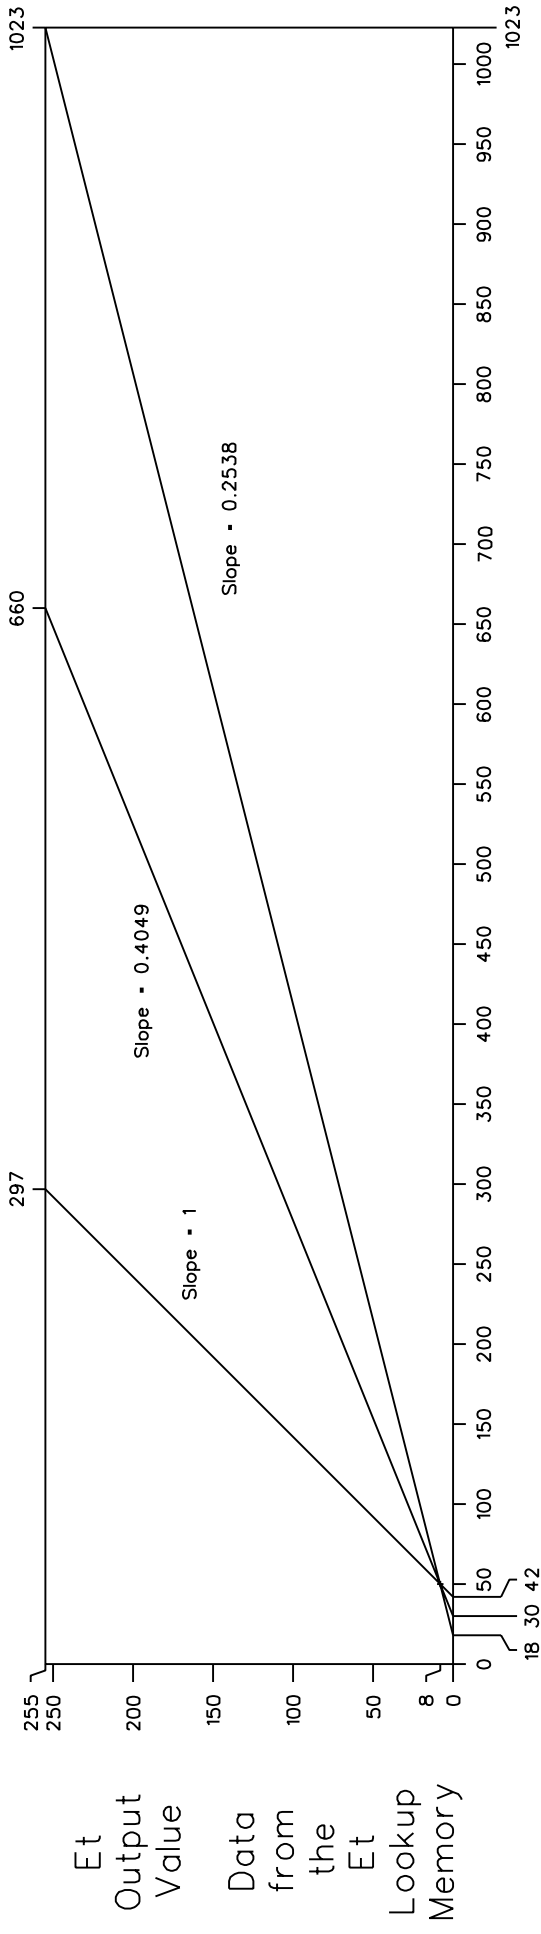

Et Lookup Memory Calibration Data

Energy Value from the Filter - Address to the Et Lookup Memory