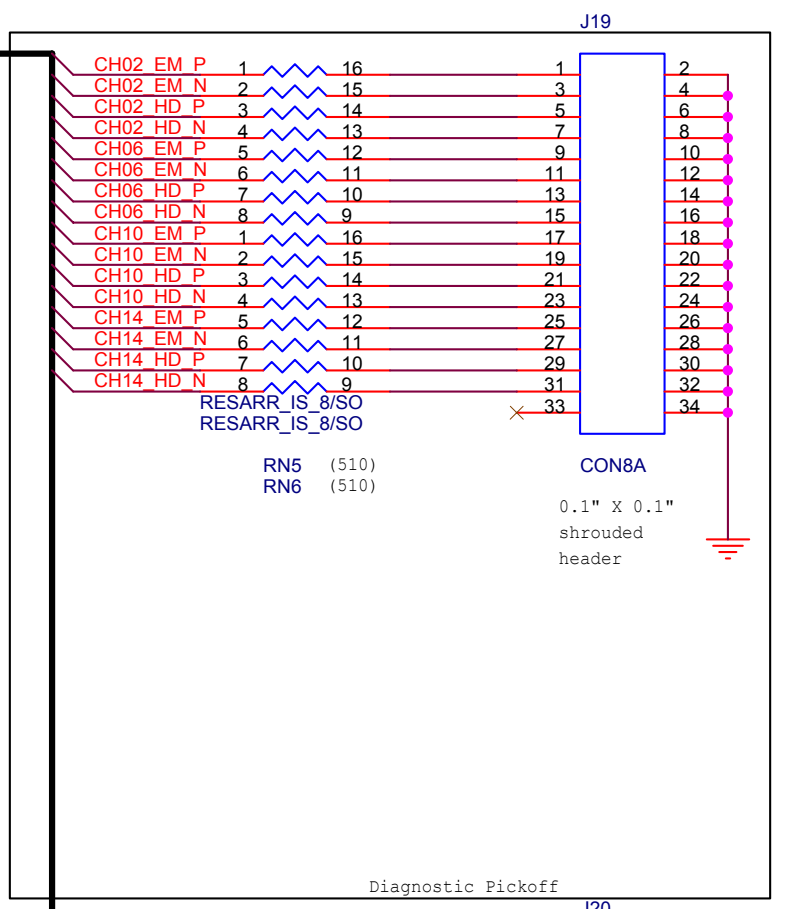

3M mini-D MDR
10236-6212VC
Connection to Pleated Foil

Ribbon Coax

Ribbon Coax

Diagnostic Pickoff

Diagnostic Pickoff

Title		L1 Cal Trig Patchpanel		One of four sections per panel	
Size	Document Number	3823-122-EB-330505		Rev	B
Date:	Thursday, April 21, 2005	Sheet	2	of	2