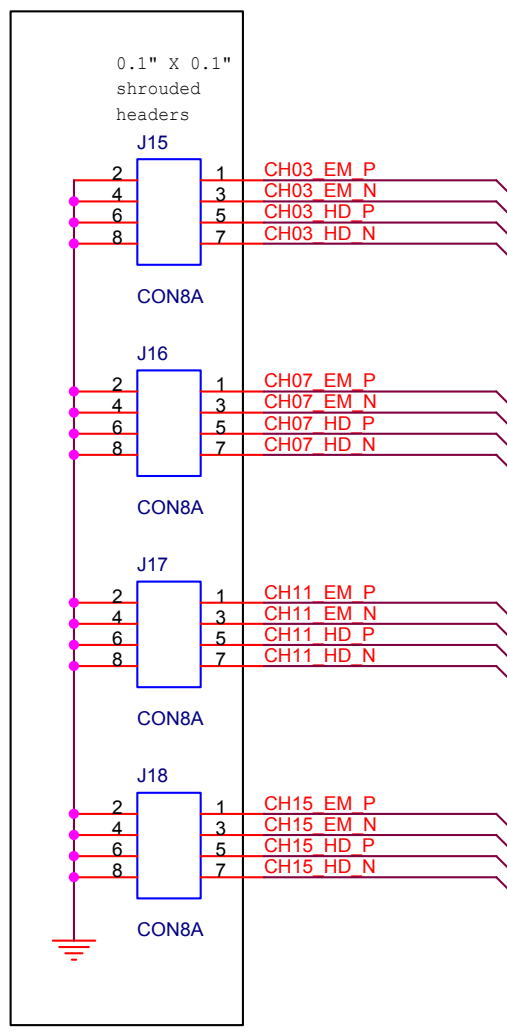

3M mini-D MDR
10236-6212VC
Connection to Pleated Foil

Ribbon Coax

Ribbon Coax

Diagnostic Pickoff

Diagnostic Pickoff

Title		L1 Cal Trig Patchpanel		One of four sections per panel	
Size	Document Number	3823-122-EB-330505		Rev	B
Date:	Thursday, April 21, 2005	Sheet	2	of	2