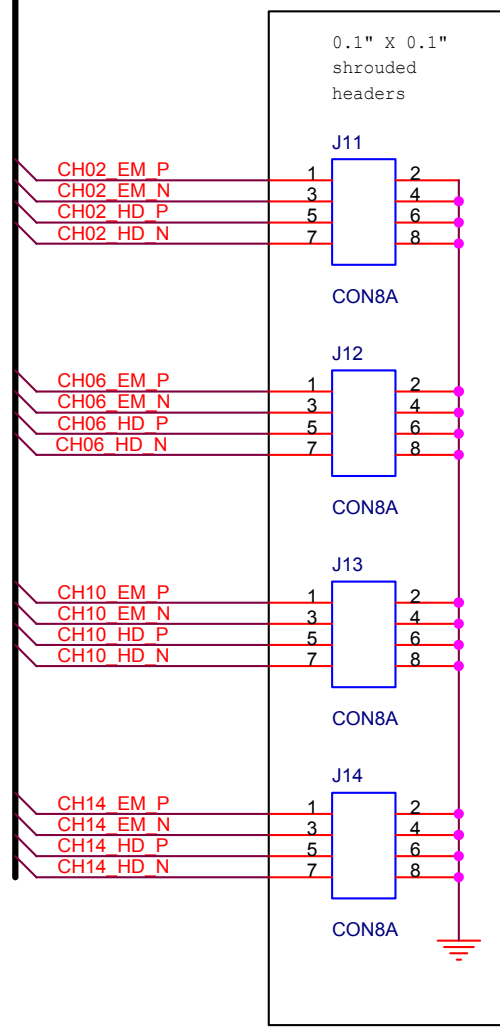

3M mini-D MDR
10236-6212VC
Connection to Pleated Foil

Ribbon Coax

Ribbon Coax

Diagnostic Pickoff

Diagnostic Pickoff

Title		L1 Cal Trig Patchpanel		One of four sections per panel	
Size	Document Number	3823-122-EB-330505		Rev	B
Date:	Thursday, April 21, 2005	Sheet	2	of	2