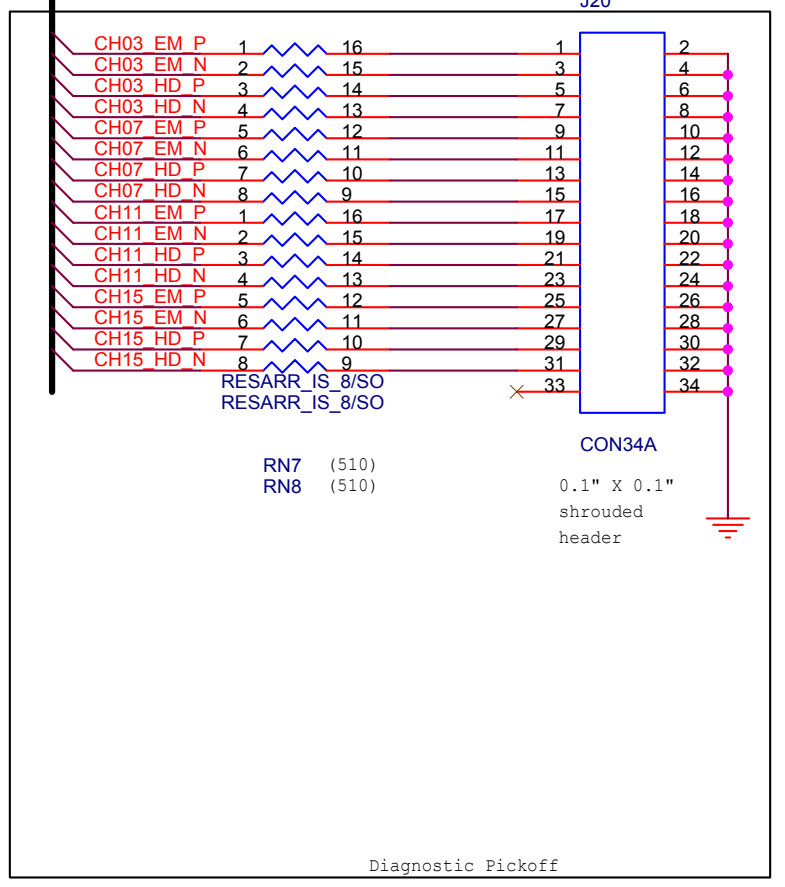

3M mini-D MDR
10236-6212VC
Connection to Pleated Foil

Ribbon Coax

Ribbon Coax

Diagnostic Pickoff

Diagnostic Pickoff

Title		L1 Cal Trig Patchpanel		One of four sections per panel	
Size	Document Number	3823-122-EB-330505		Rev	B
Date:	Thursday, April 21, 2005	Sheet	2	of	2