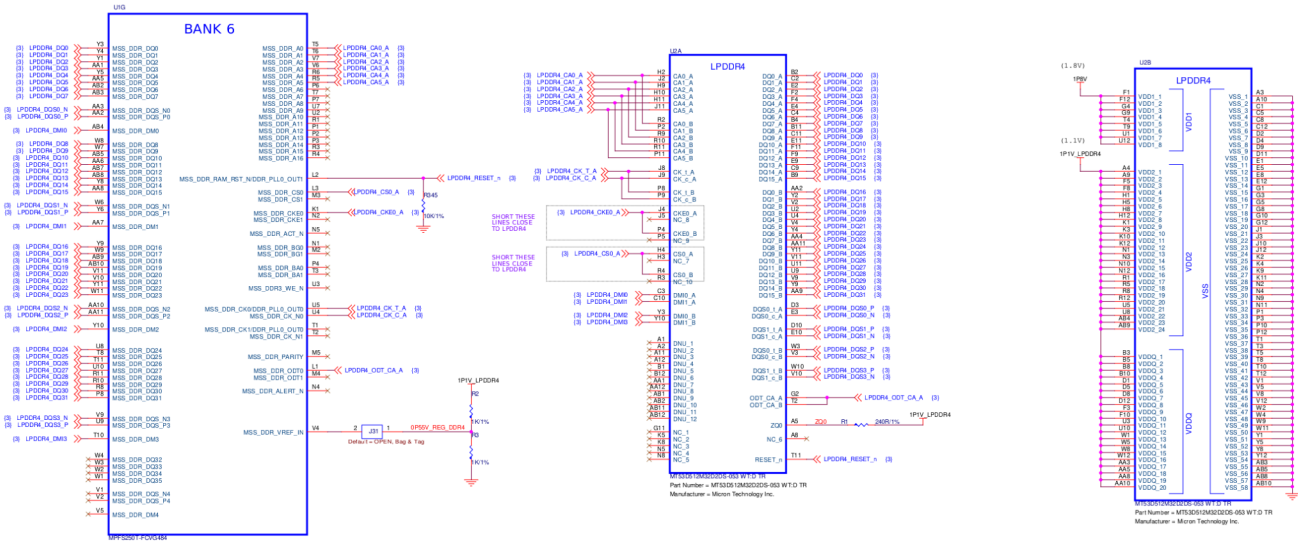

# LPDDR4 Connection

TRM	EGLE Kit
DATE	DOCUMENT NO.
REV	REV
DATE	DATE
REV	REV