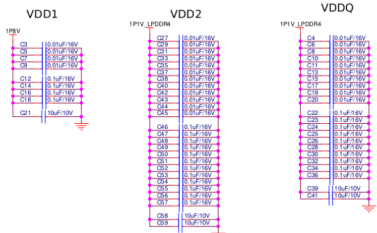

# LPDDR4 Connection

TRM	EGLE Kit
DATE	DOCUMENT NO.
REV	REV
DATE	DATE
REV	REV