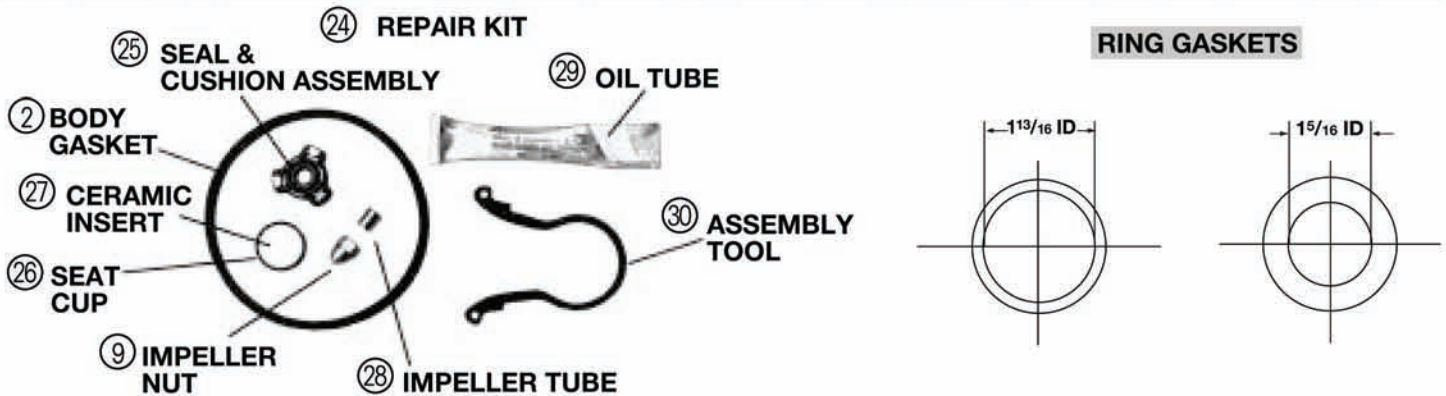

PARTS FOR LITTLE RED & SERIES PL CIRCULATORS

LITTLE RED

ITEM NO.	DESCRIPTION	MODEL LR-20BF	MODEL LR-20B	MODEL LR-12 & LR-12BF	MODEL LR-12B	MODEL LR-15B
	Body	N/A	N/A	N/A	N/A	N/A
	Impeller	P15627	P15627	P15629	P15629	P15627
	Capacitor 115V	N/A	N/A	M15784	M15784	M15784
	Capacitor 110V	N/A	N/A	N/A	N/A	N/A
	Capacitor 220V	N/A	N/A	M15784	M15784	M15788
	Flange Gasket Set-Ring Type 1 ¹³ / ₁₆ " ID (2 Req'd)	118368	N/A	118368	N/A	N/A
	Fastener Pack For Above*	P64910	N/A	P64910	N/A	N/A
	Flange Gasket – Ring Type 1 ⁵ / ₁₆ " ID (2 Req'd)	P15692	P15692	P15692	P15692	P15692
	Fastener Pack for Above*	P15696	P15696	P15696	P15696	P15696
	Flange (3/4")	P00739	P00789	P00739	P00789	P00789
	Flange (1")	P00792	P00836	P00792	P00836	P00836
	Flange (1 ¹ / ₄ ")	P03250	P00837	P03250	P00837	P00837
	Flange (1 ¹ / ₂ ")	P03430	P2000085	P03430	P2000085	P2000085
24	Seal Repair Kit Consisting of:	N/A	N/A	N/A	N/A	N/A
25	Seal & Cushion Assembly	N/A	N/A	N/A	N/A	N/A
26	Seat Cup	P15683	P15683	P15683	P15683	P15683
27	Ceramic Insert	P70712	P70712	P70712	P70712	P70712
9	Impeller Nut	P15697	P15697	P15697	P15697	P15697
28	Impeller Tube	P15698	P15698	P15698	P15698	P15698
29	Oil Tube	P15775	P15775	P15775	P15775	P15775
2	Body Gasket	P15691	P15691	P15691	P15691	P15691
30	Assembly Tool	P15210	P15210	P15210	P15210	P15210