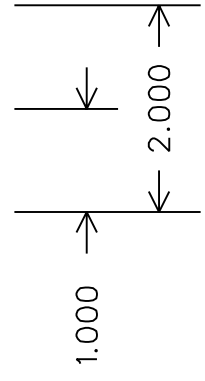

Inner Box Nylon Support Bracket

Material:

Nylon bar stock
2" Wide 1" Thick

Hole:

Drill and Tap for 10-24