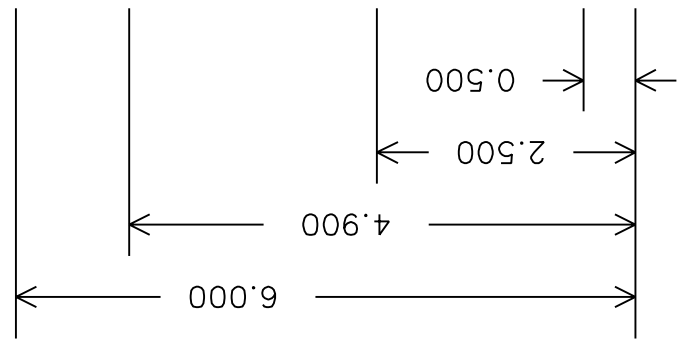

Inner Box Nylon Support Bracket

Material:

Nylon bar stock
2" Wide 1" Thick

Hole:

Drill and Tap for 10-24