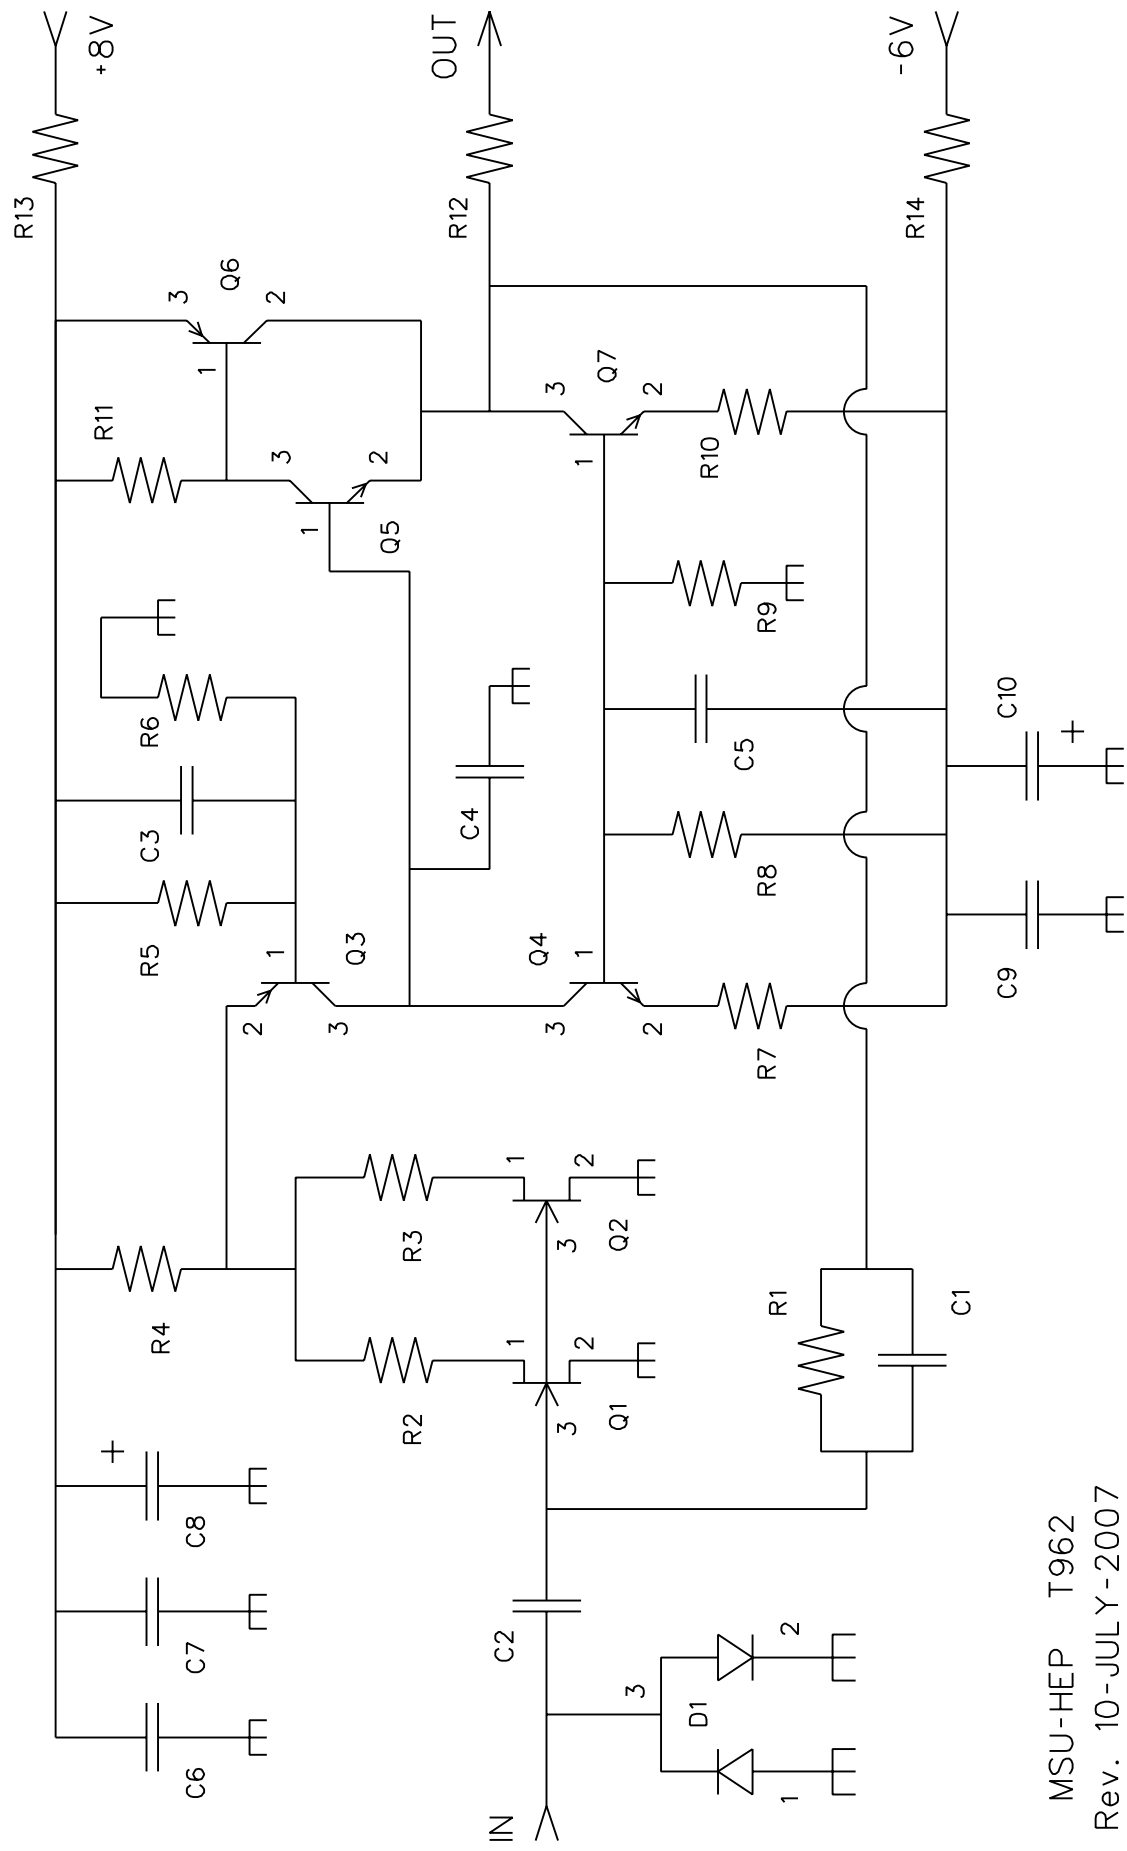

# PFC-16 Preamplifier

MSU-HEP T962  
Rev. 10-JULY-2007