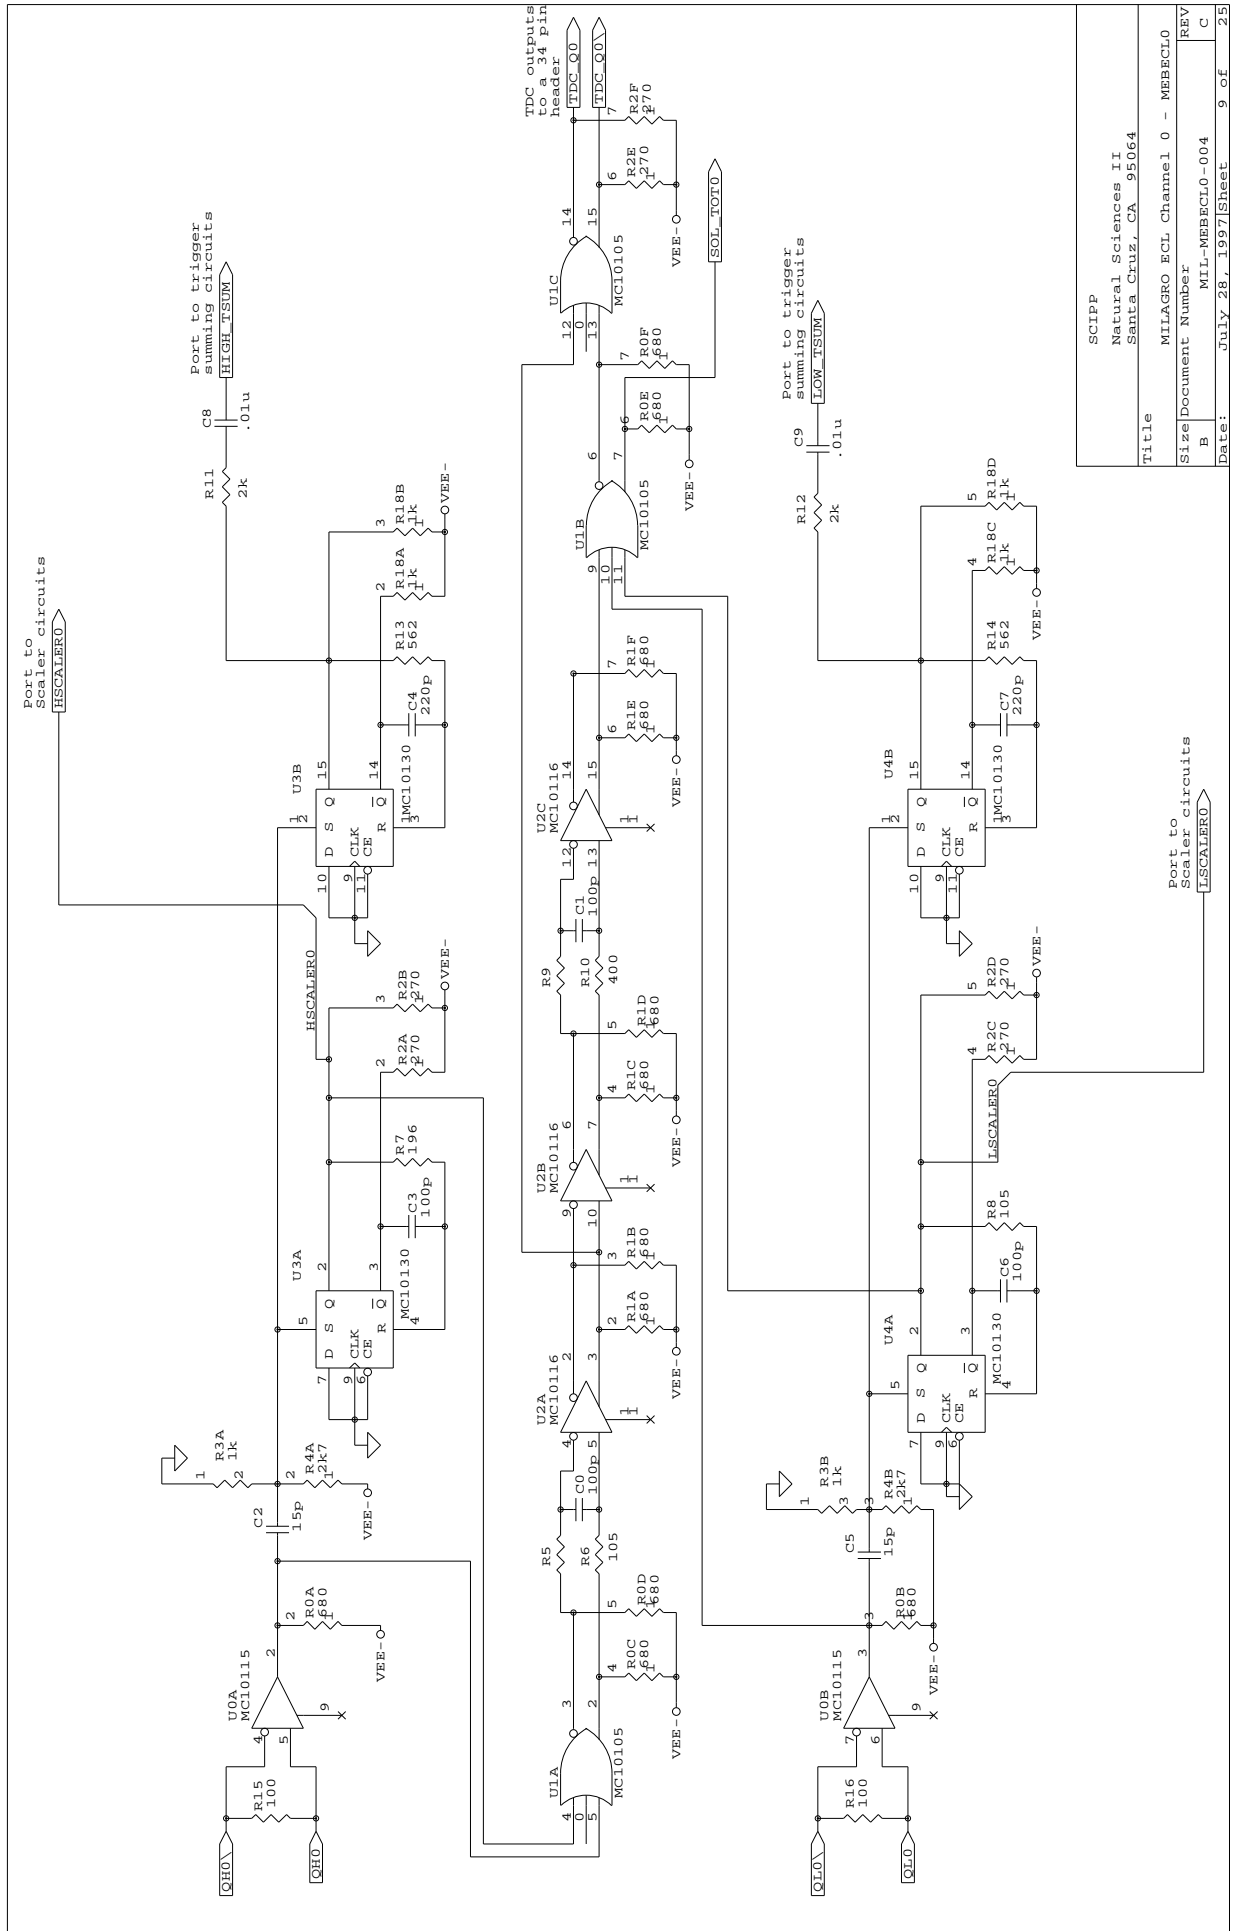

SCIPP  
 NAT SCI II, PHYSICS  
 SANTA CRUZ, CA 95064  
 Title MLJastro ECL Overlay  
 Size Document Number A\_SDM  
 C MIL-MEREC1-001  
 Date: APR 11 25, 1997 Sheet 1 of 25

Appendix 3 - 2

SCIPP Natural Sciences II Santa Cruz, CA 95064	
Title	MILAGRO ECL Channel 0 - MEBECL0
Size	Document Number
REV	MIL-MEBECL0-004
Date:	July 28, 1997/Sheet 9 of 25

Part to trigger  
Scaler circuits  
LSCALERO

U11  
VME\_96\_OUT

SCIPP	
NAT SCI II, PHYSICS	
SANTA CRUZ, CA 95064	
Title	
MILAGRO ECL VME Conn 2 - MBBBPL2	
Size	Document Number
B	MIL-MBBBPL2-002
REV	A
Date:	March 12, 1997/Sheet
	7 of 25

Appendix 3 - 4

SCIPP	
NAT SCI II, PHYSICS	
SANTA CRUZ, CA 95064	
Title	
MILAGRO ECL power - MEBPWR	
Size Document Number	
B	REV
MIL-MEBPWR-025	
Date:	July 28, 1997/Sheet
	25 of 25

SCIPP Natural Sciences II Santa Cruz, CA 95064	
Title MILAGRO ECL Trig Sums - MERSUM2	
Size	Document Number
REV	MIL-MERSUM2-021
REV	Date: August 12, 1997/Sheet 24 of 25

SCIPP NAT SCI II, PHYSICS SANTA CRUZ, CA 95064	
Title MILAGRO ECL TDC Header - MEBTDC	
Size	Document Number
B	MIL-MEBTDC-024
REV	C
Date:	October 8, 1995
Sheet	3 of 25