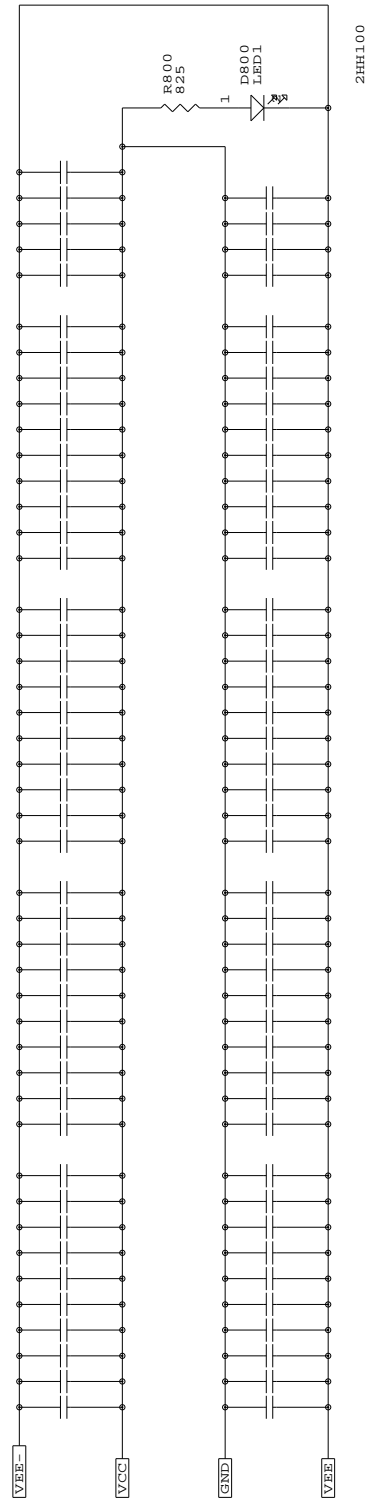

SCIPP  
 NAT SCI II, PHYSICS  
 SANTA CRUZ, CA 95064  
 Title MLJastro ECL Overlay  
 Size Document Number A\_SDM  
 C MIL-MEREC1-001  
 Date: APR 11 25, 1997 Sheet 1 of 25

Appendix 3 - 2

SCIPP Natural Sciences II Santa Cruz, CA 95064	
Title	MILAGRO ECL Channel 0 - MEBECL0
Size	Document Number
REV	MIL-MEBECL0-004
Date:	July 28, 1997/Sheet 9 of 25

Part to trigger  
Scaler circuits  
LSCALERO

U11  
VME\_96\_OUT

SCIPP	
NAT SCI II, PHYSICS	
SANTA CRUZ, CA 95064	
Title	
MILAGRO ECL VME Conn 2 - MBBBPL2	
Size	Document Number
B	MIL-MBBBPL2-002
REV	A
Date:	March 12, 1997/Sheet
	7 of 25

Appendix 3 - 4

SCIPP	
NAT SCI II, PHYSICS	
SANTA CRUZ, CA 95064	
Title	
MILAGRO ECL power - MEBPWR	
Size Document Number	
B	REV
MIL-MEBPWR-025	
Date:	July 28, 1997/Sheet
	25 of 25

SCIPP Natural Sciences II Santa Cruz, CA 95064	
Title MILAGRO ECL Trig Sums - MERSUM2	
Size	Document Number
REV	MIL-MERSUM2-021
REV	Date: August 12, 1997/Sheet 24 of 25