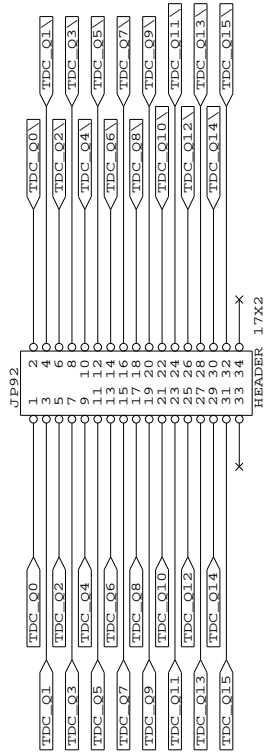

Part to trigger  
Scaler circuits  
LSCALERO

U11  
VME\_96\_OUT

SCIPP	
NAT SCI II, PHYSICS	
SANTA CRUZ, CA 95064	
Title	
MILAGRO ECL VME Conn 2 - MBBBPL2	
Size	Document Number
B	MIL-MBBBPL2-002
REV	A
Date:	March 12, 1997/Sheet
	7 of 25

Appendix 3 - 4

SCIPP	
NAT SCI II, PHYSICS	
SANTA CRUZ, CA 95064	
Title	
MILAGRO ECL power - MEBPWR	
Size Document Number	
B	REV
MIL-MEBPWR-025	
Date:	July 28, 1997/Sheet
	25 of 25

SCIPP Natural Sciences II Santa Cruz, CA 95064	
Title MILAGRO ECL Trig Sums - MERSUM2	
Size	Document Number
REV	MIL-MERSUM2-021
REV	Date: August 12, 1997/Sheet 24 of 25

SCIPP
Natural Sciences II
Santa Cruz, CA 95064
Title
MILAGRO ECL Low Thresh Scaler - MBBLSC
Size/Document Number
B
MIL-MBBLSC-020
REV
C
Date: March 12, 1997/Sheet
5 of 25

Appendix 3 - 7

SCIPP UNIV. OF CALIF., SANTA CRUZ SANTA CRUZ, CA 95064	
Title	MILAGRO ECL Solar Physics - MBSOL
Size	Document Number
REV	A
Date:	March 5, 1997/Sheet 2 of 25

SCIPP NAT SCI II, PHYSICS SANTA CRUZ, CA 95064	
Title MILAGRO ECL TDC Header - MEBTDC	
Size	Document Number
B	MIL-MEBTDC-024
REV	C
Date:	October 8, 1995
Sheet	3 of 25