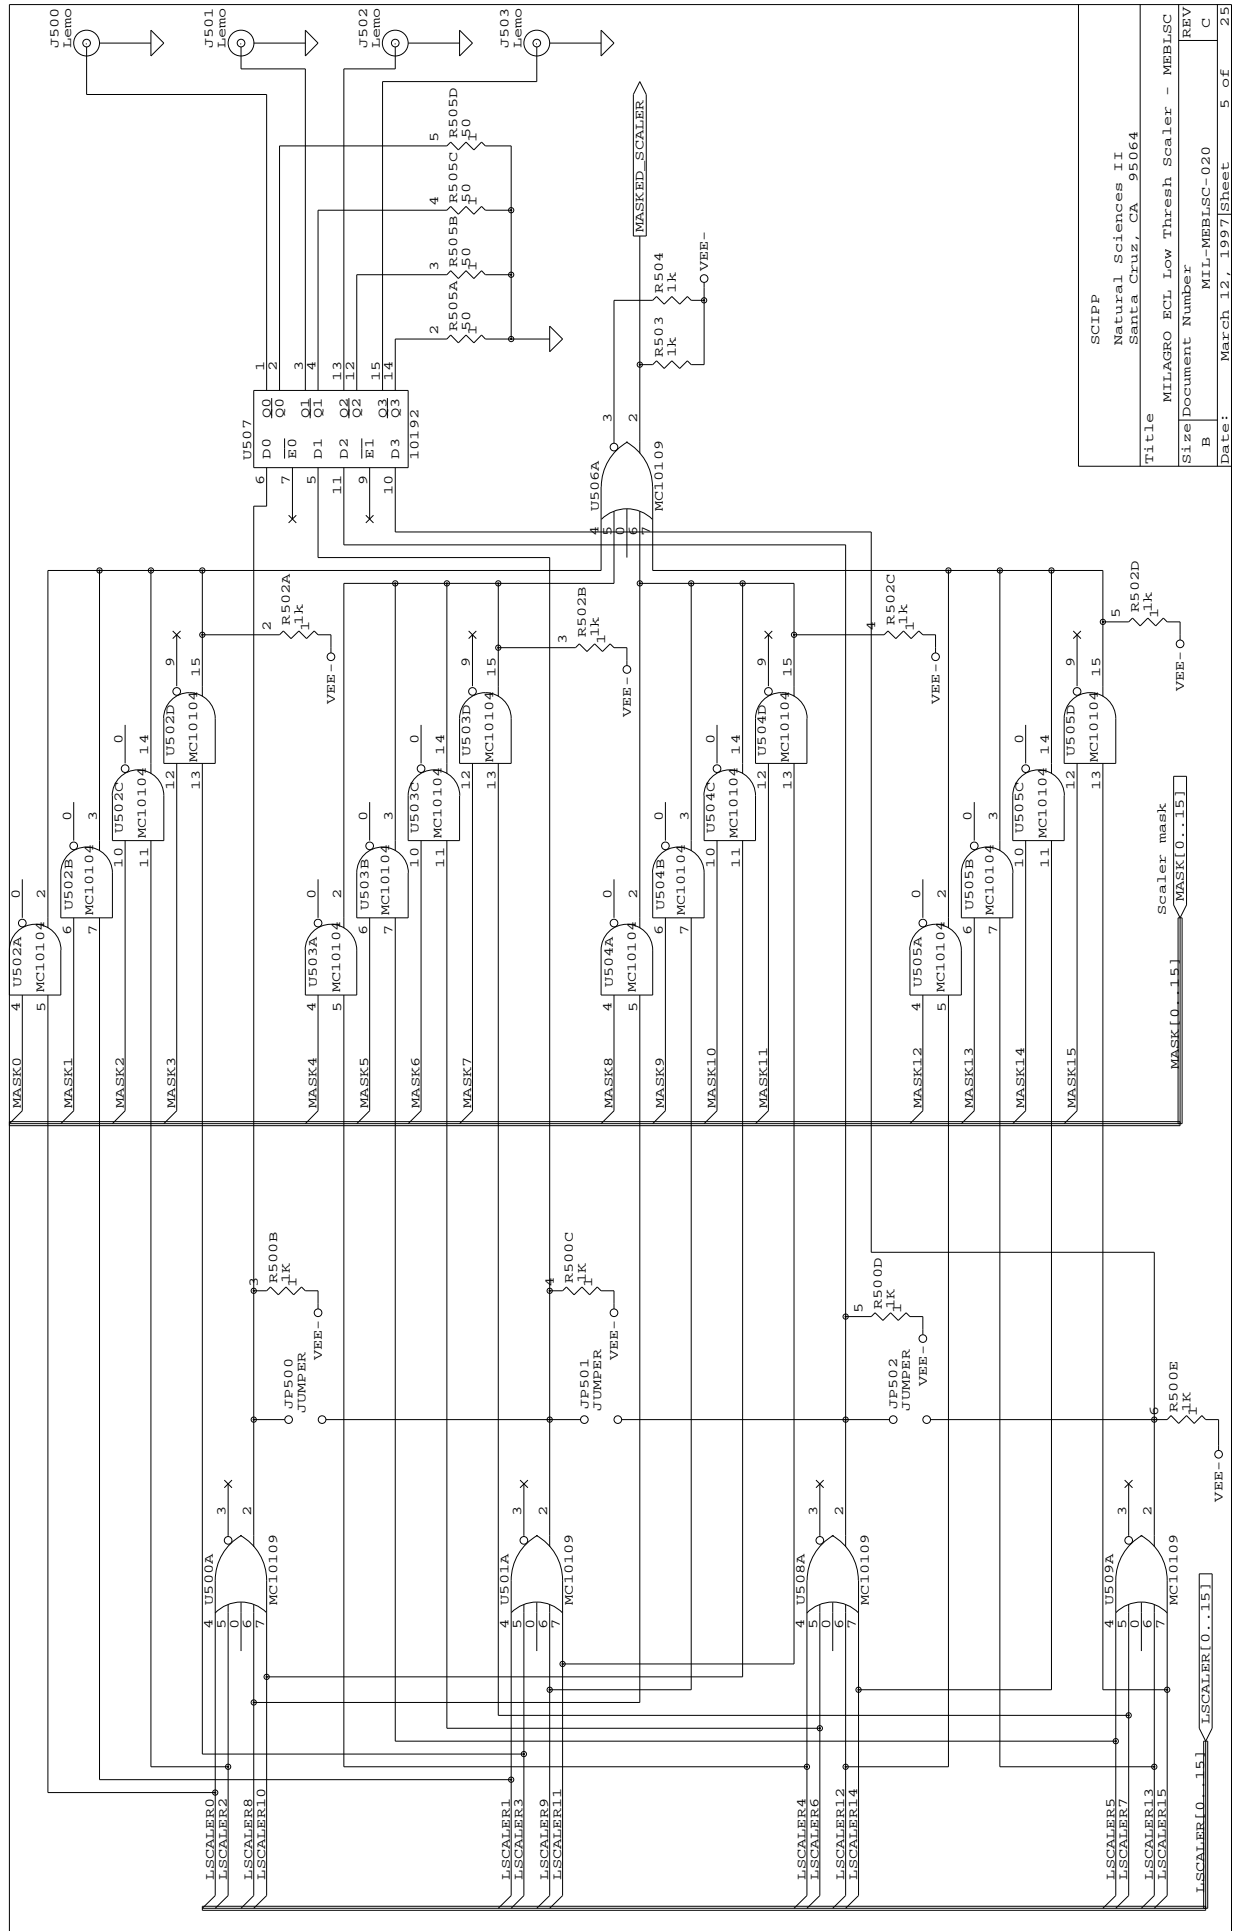

SCIPP  
 NAT SCI II, PHYSICS  
 SANTA CRUZ, CA 95064  
 Title MLJastro ECL Overlay  
 Size Document Number A\_SDM  
 C MIL-MEREC1-001  
 Date: APR 11 25, 1997 Sheet 1 of 25

Appendix 3 - 2

SCIPP Natural Sciences II Santa Cruz, CA 95064	
Title	MILAGRO ECL Channel 0 - MEBECL0
Size	Document Number
REV	MIL-MEBECL0-004
Date:	July 28, 1997/Sheet 9 of 25

Part to trigger  
Scaler circuits  
LSCALERO

U11  
VME\_96\_OUT

SCIPP	
NAT SCI II, PHYSICS	
SANTA CRUZ, CA 95064	
Title	
MILAGRO ECL VME Conn 2 - MBBBPL2	
Size	Document Number
B	MIL-MBBBPL2-002
REV	A
Date:	March 12, 1997/Sheet
	7 of 25

Appendix 3 - 4

SCIPP	
NAT SCI II, PHYSICS	
SANTA CRUZ, CA 95064	
Title	
MILAGRO ECL power - MEBPWR	
Size Document Number	
B	REV
MIL-MEBPWR-025	
Date:	July 28, 1997/Sheet
	25 of 25

SCIPP Natural Sciences II Santa Cruz, CA 95064	
Title MILAGRO ECL Trig Sums - MERSUM2	
Size	Document Number
REV	MIL-MERSUM2-021
REV	Date: August 12, 1997/Sheet 24 of 25

SCIPP NAT SCI II, PHYSICS SANTA CRUZ, CA 95064	
Title MILAGRO ECL TDC Header - MEBTDC	
Size	Document Number
B	MIL-MEBTDC-024
REV	C
Date:	October 8, 1995
Sheet	3 of 25