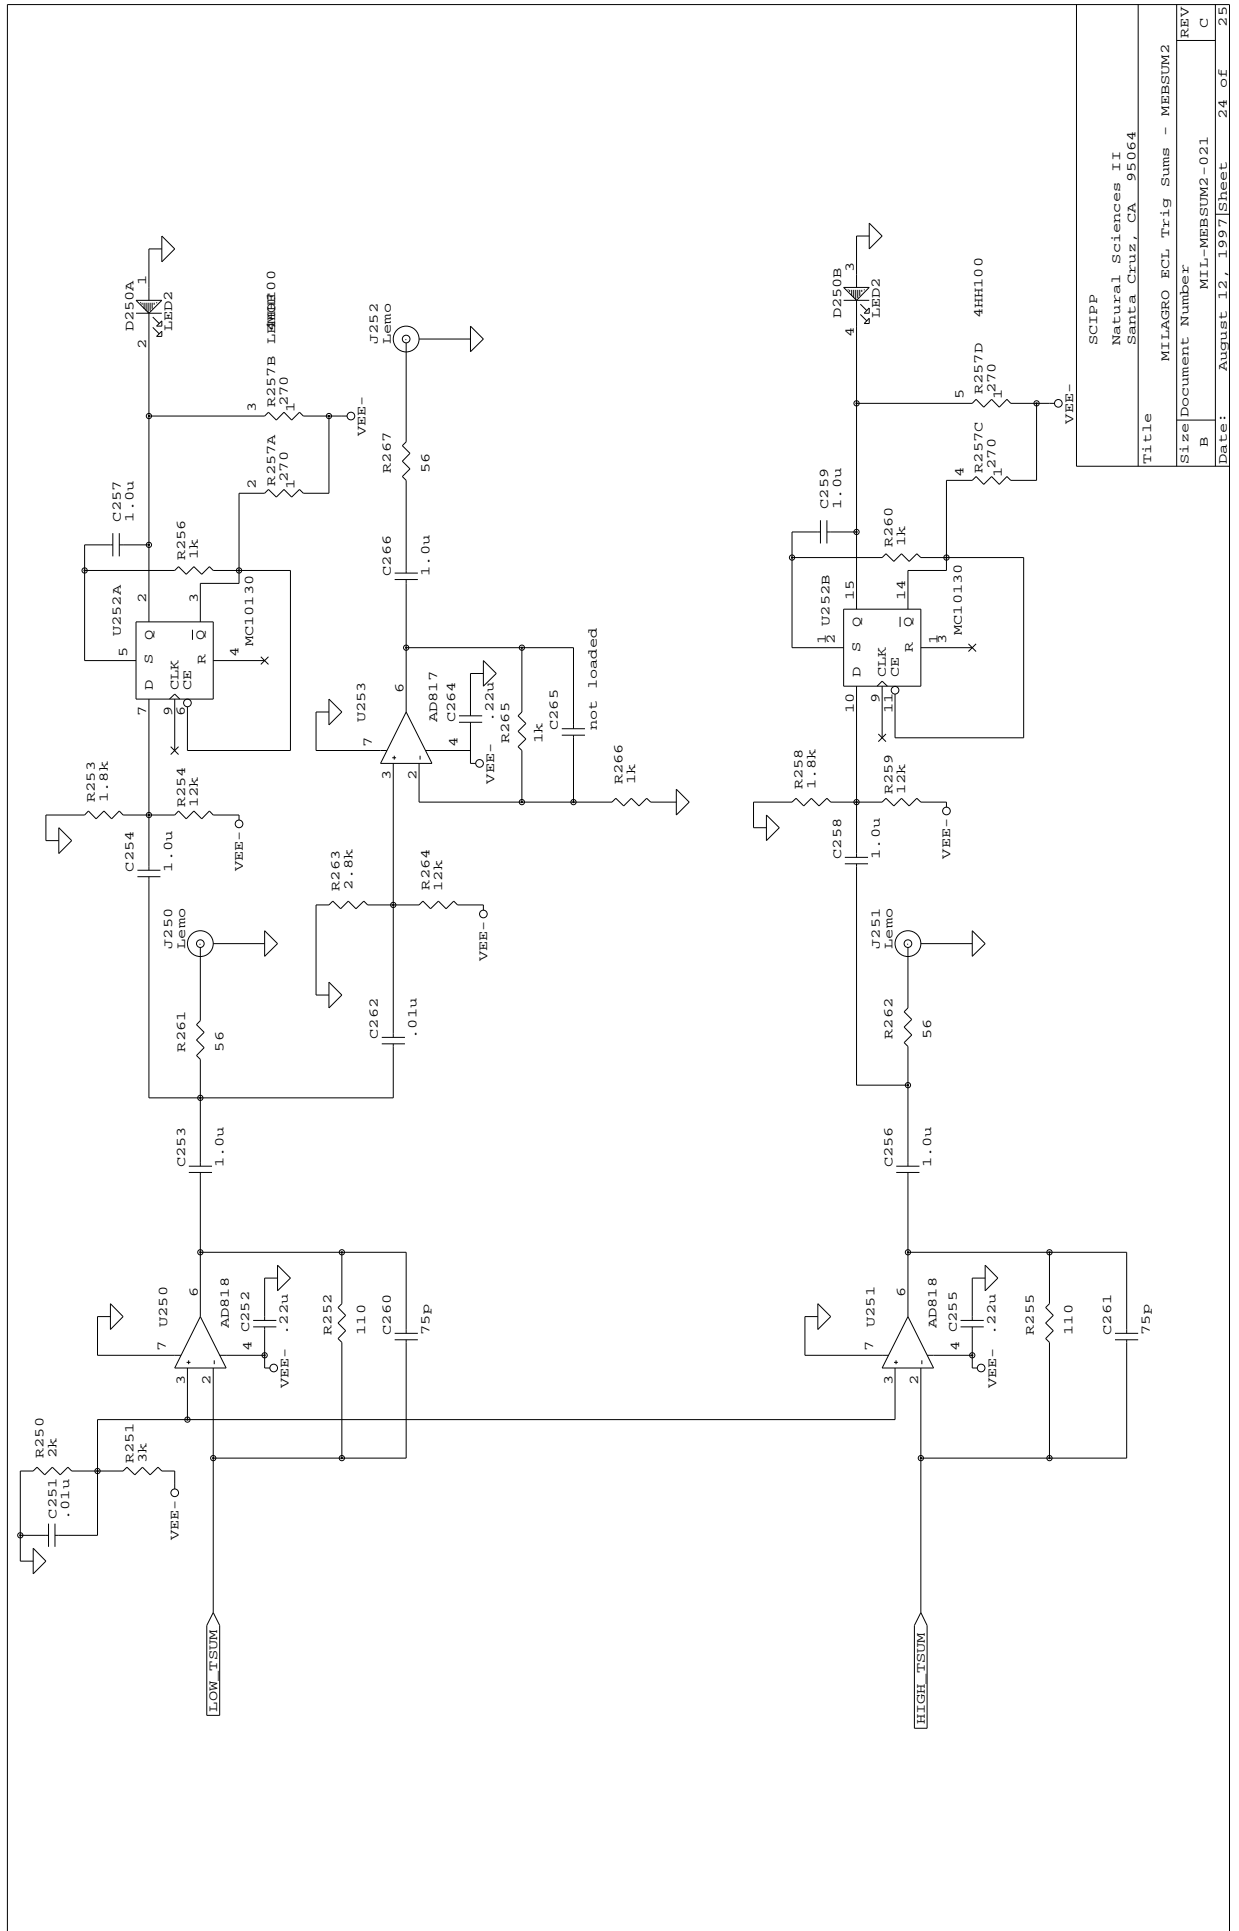

SCIPP  
 NAT SCI II, PHYSICS  
 SANTA CRUZ, CA 95064  
 Title MLJastro ECL Overlay  
 Size Document Number A\_SDM  
 C MIL-MEREC1-001  
 Date: APR 11 25, 1997 Sheet 1 of 25

Appendix 3 - 2

SCIPP Natural Sciences II Santa Cruz, CA 95064	
Title	MILAGRO ECL Channel 0 - MEBECL0
Size	Document Number
REV	MIL-MEBECL0-004
Date:	July 28, 1997/Sheet 9 of 25

Part to trigger  
Scaler circuits  
LSCALERO

U11  
VME\_96\_OUT

SCIPP	
NAT SCI II, PHYSICS	
SANTA CRUZ, CA 95064	
Title	
MILAGRO ECL VME Conn 2 - MBBBPL2	
Size	Document Number
B	MIL-MBBBPL2-002
REV	A
Date:	March 12, 1997/Sheet
	7 of 25

Appendix 3 - 4

SCIPP	
NAT SCI II, PHYSICS	
SANTA CRUZ, CA 95064	
Title	
MILAGRO ECL power - MEBPWR	
Size Document Number	
B	REV
MIL-MEBPWR-025	
Date:	July 28, 1997/Sheet
	25 of 25

SCIPP Natural Sciences II Santa Cruz, CA 95064	
Title MILAGRO ECL Trig Sums - MERSUM2	
Size	Document Number
REV	MIL-MERSUM2-021
REV	Date: August 12, 1997/Sheet 24 of 25