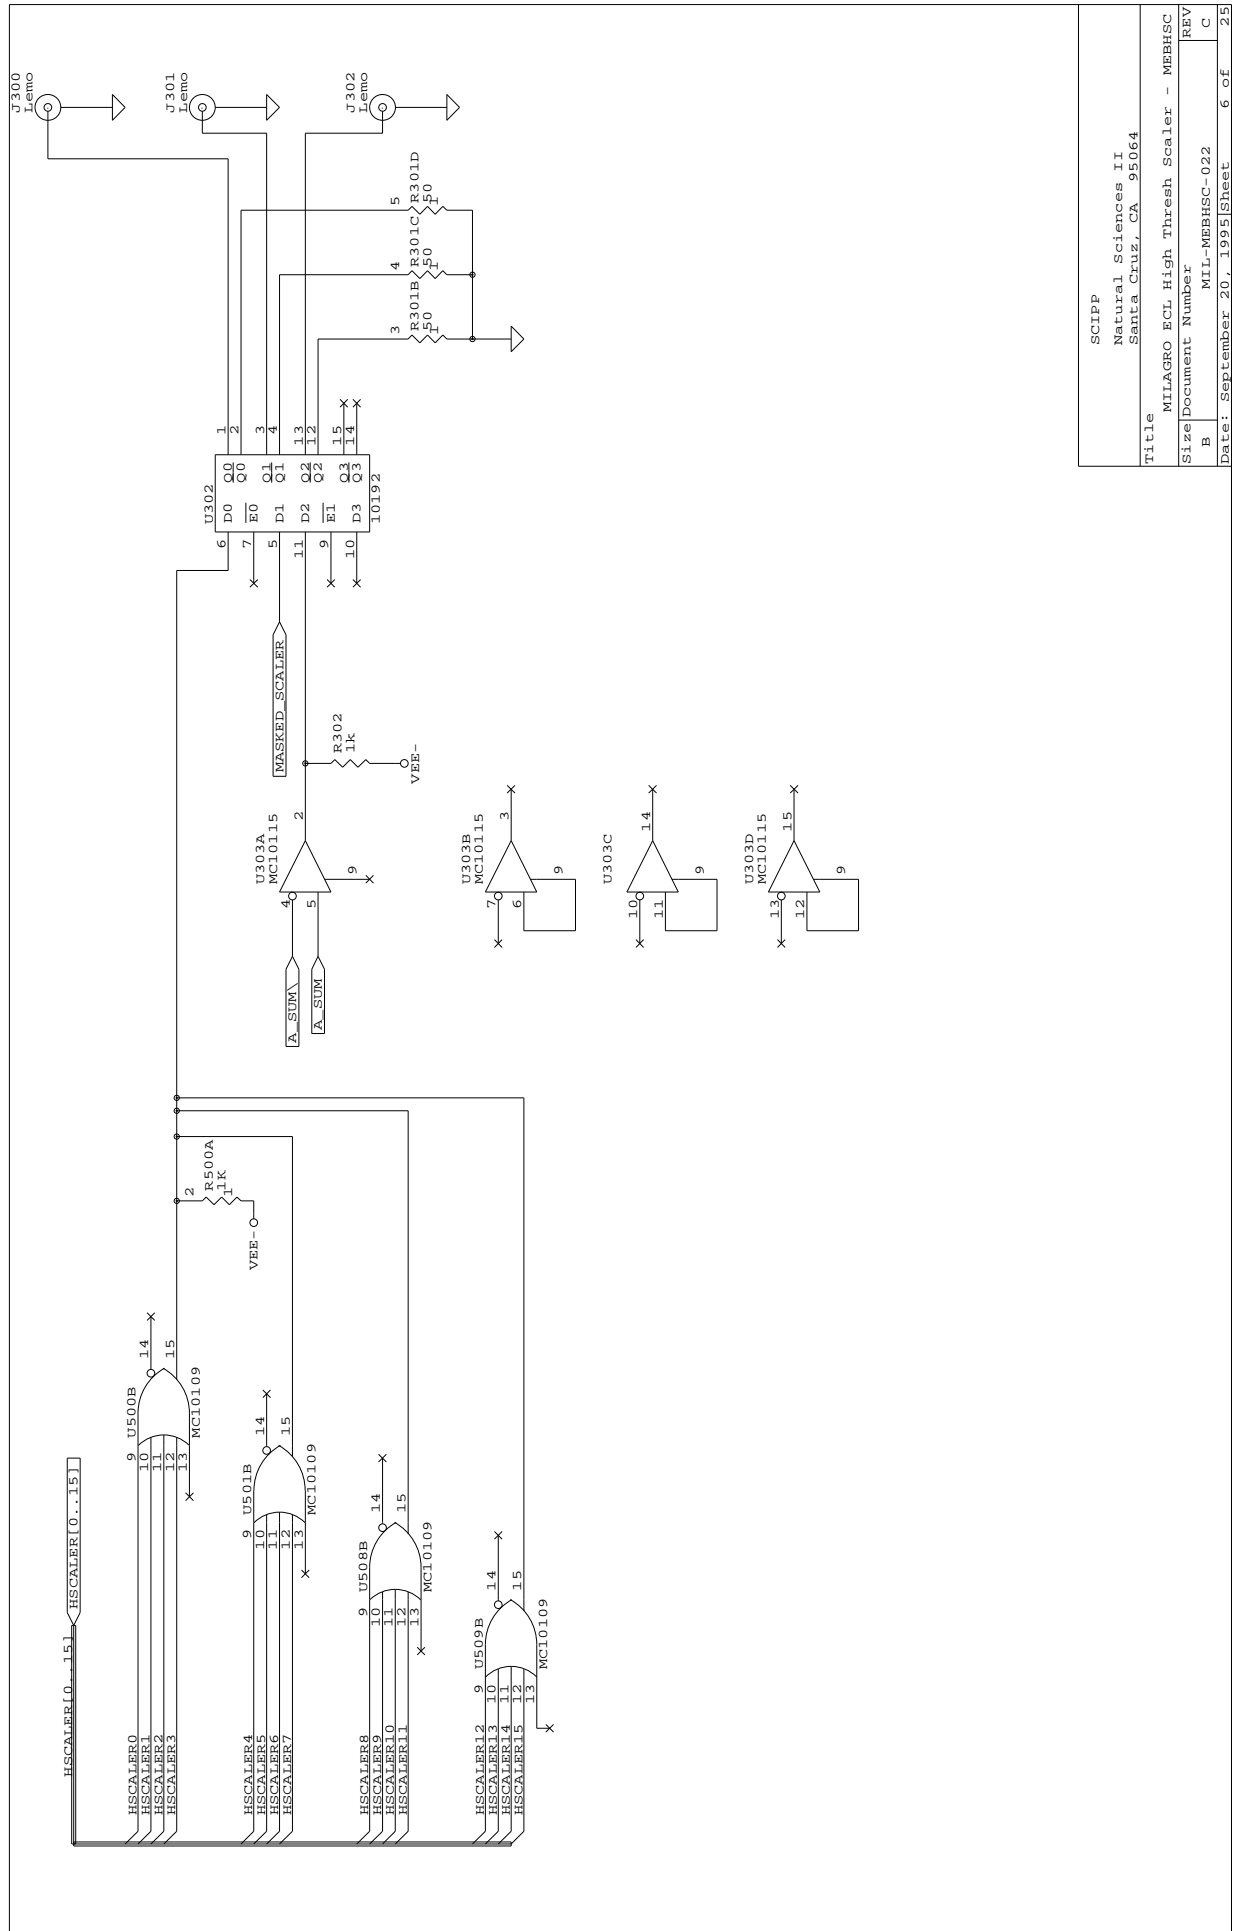

Appendix 3 - 7