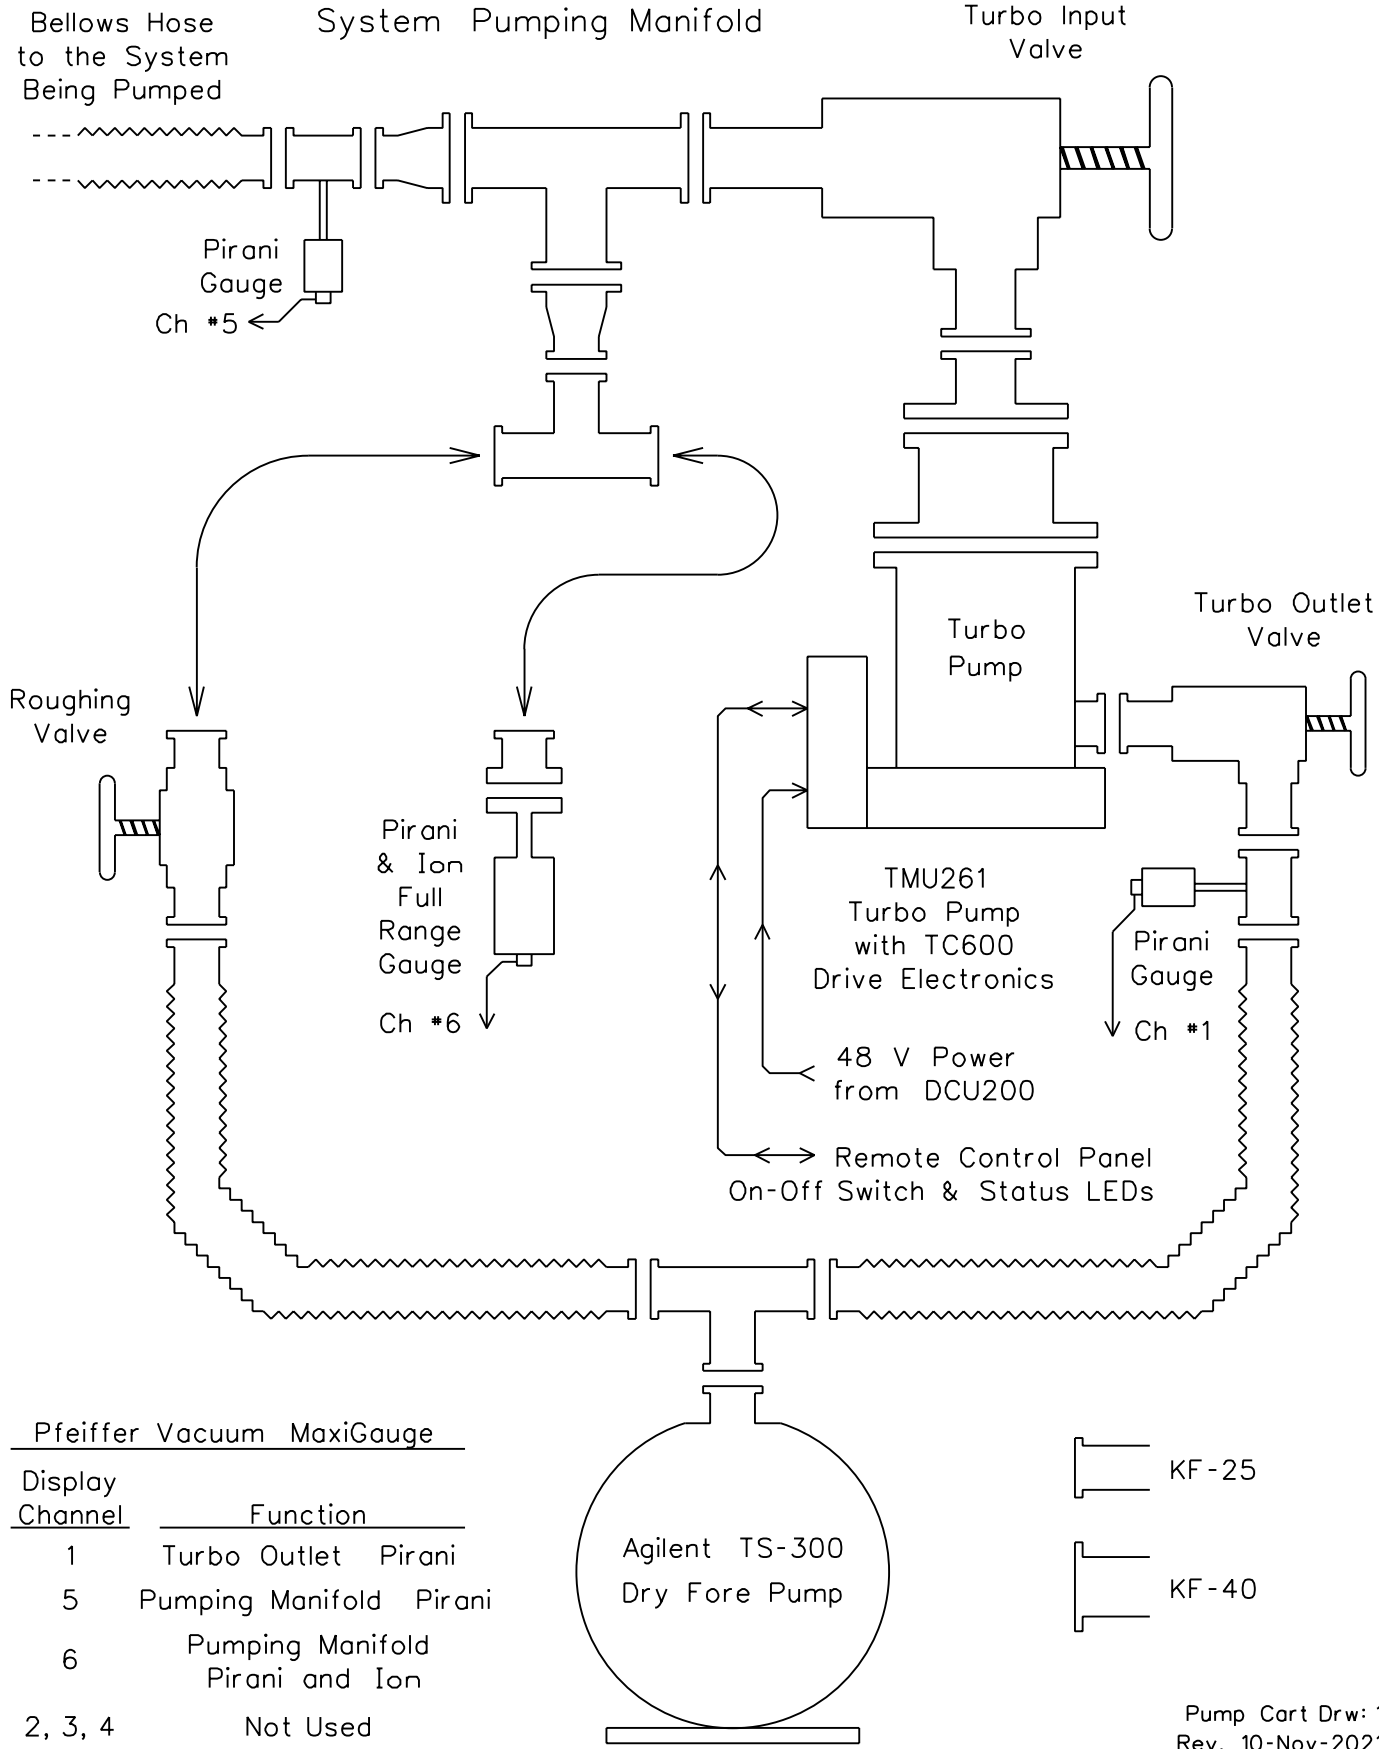

Reza Pump Cart

Pfeiffer Vacuum MaxiGauge

Display Channel	Function
1	Turbo Outlet Pirani
5	Pumping Manifold Pirani
6	Pumping Manifold Pirani and Ion
2, 3, 4	Not Used