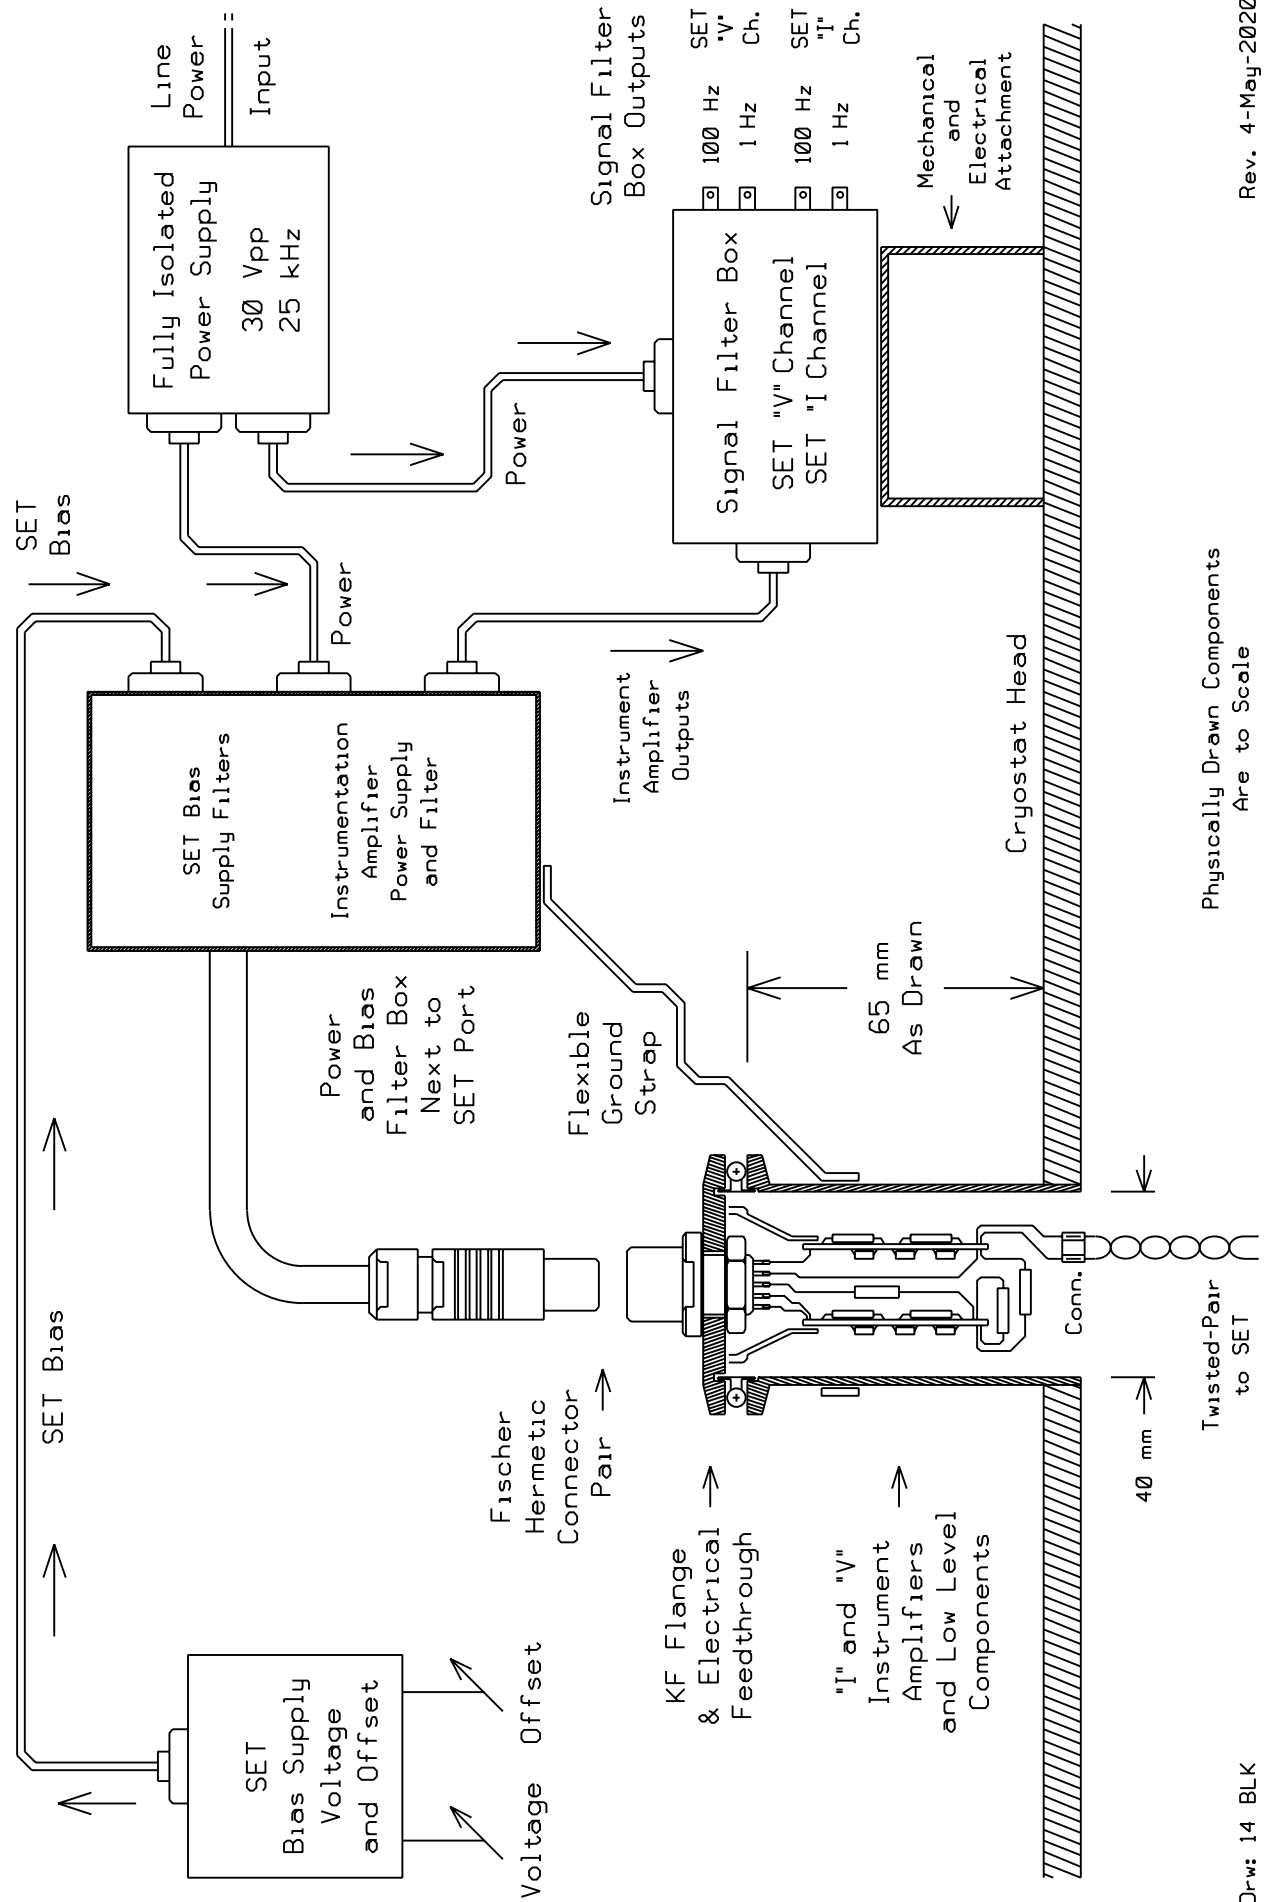

# SET Curve Tracer - Block Diagram - KF Flange

Physically Drawn Components  
Are to Scale

Rev. 4-May-2020

Dr-w: 14 BLK