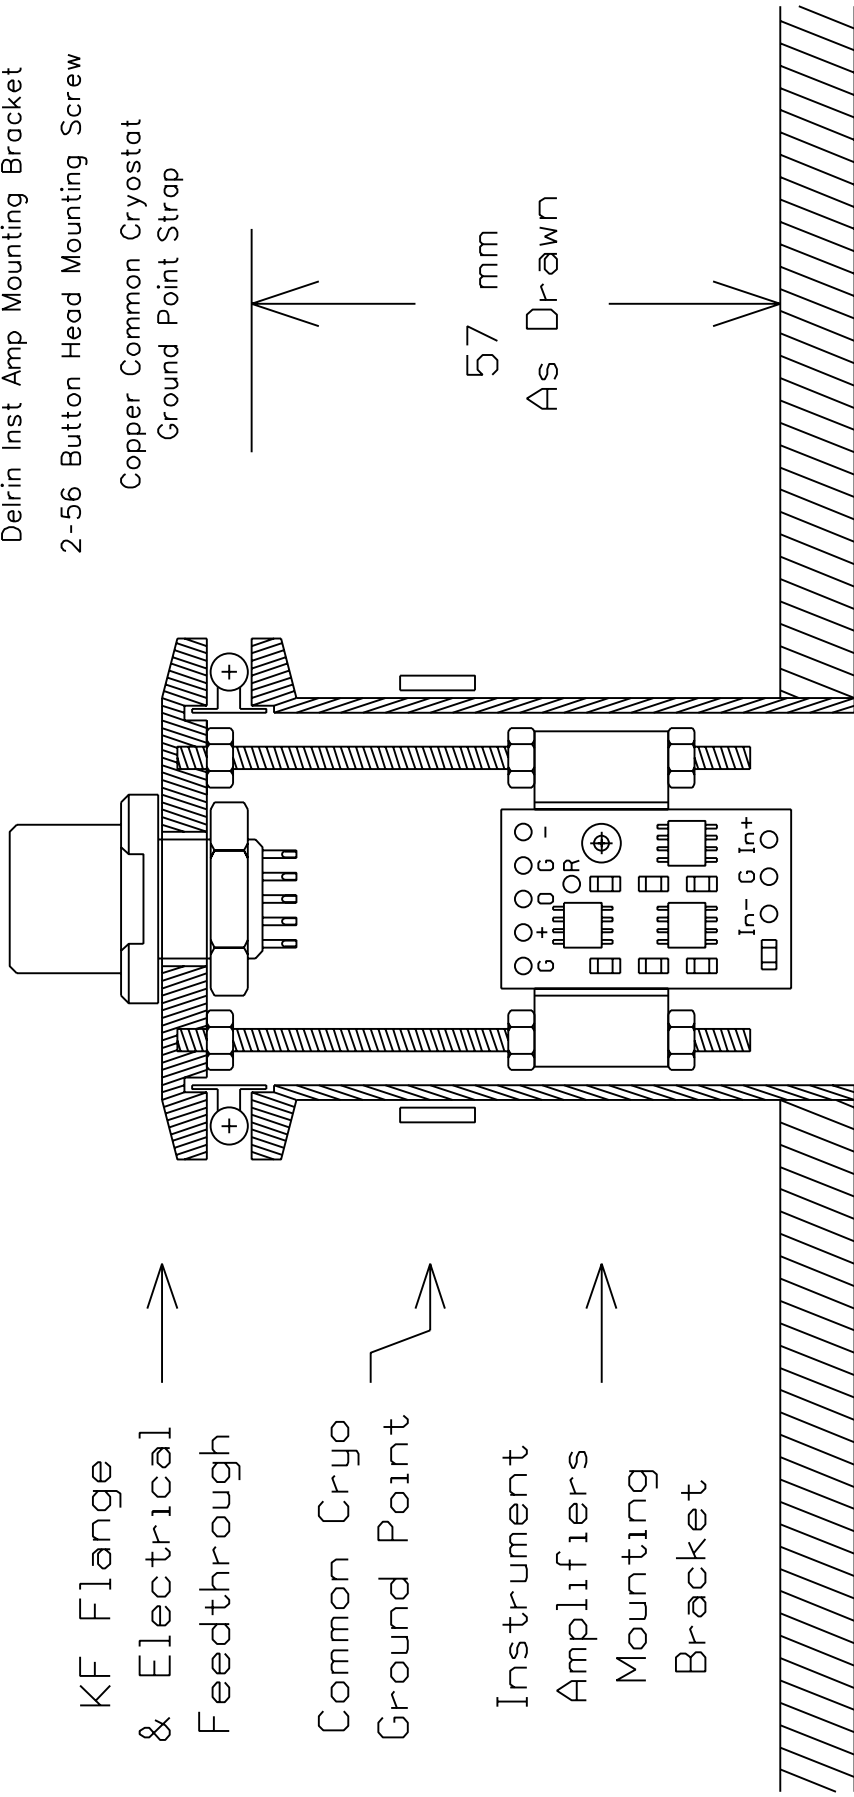

SET Curve Tracer - Instrument Amplifier Mounting

Inst Amps Installed

KF Flange & Electrical Feedthrough →

Common Cryo Ground Point ↗

Instrument Amplifiers Mounting Bracket →