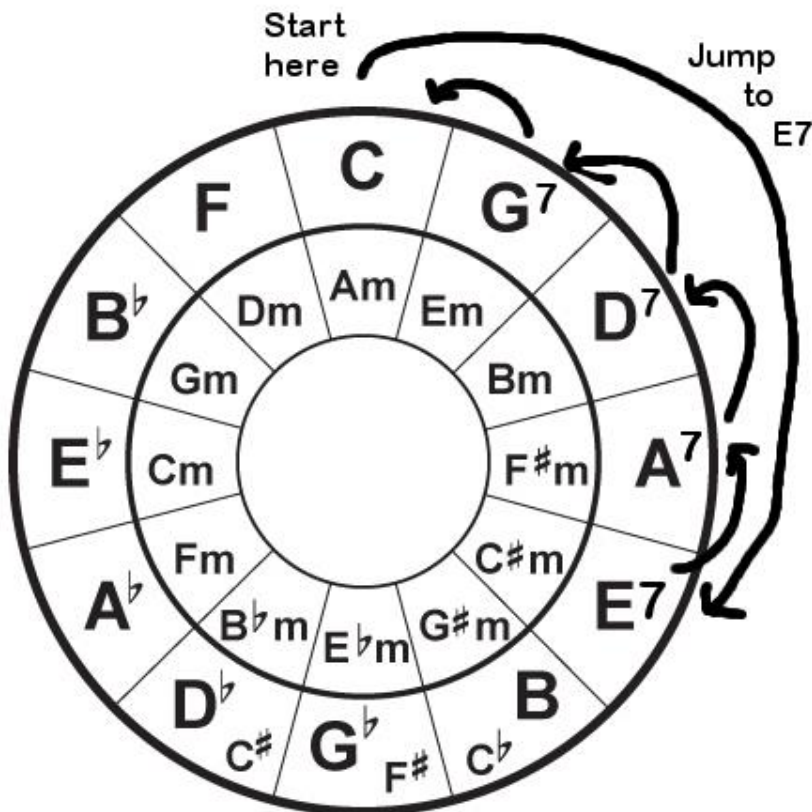

Circle of Fifths

E-A-D-G-C Cycle

This chord progression is used in many songs.

- Five Foot Two, Eyes of Blue
- Hot Tamales and They're Red Hot
- Alice's Restaurant
- Please Don't Talk About Me When I'm Gone
- Mister Sandman (jumps up to B7)
- And more...