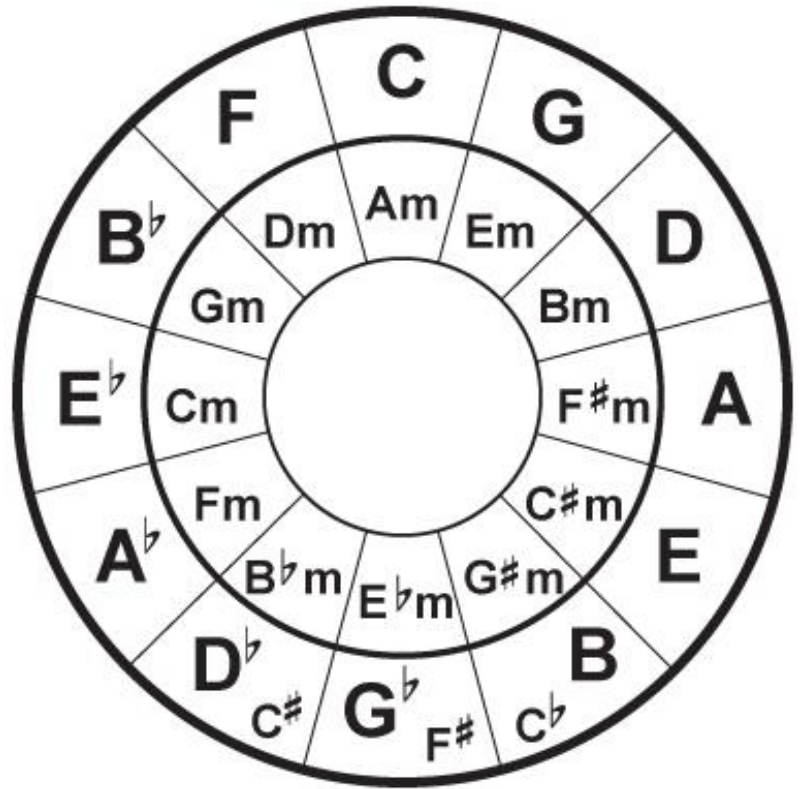

Circle of Fifths

E-A-D-G-C Cycle

This chord progression is used in many songs.

- Five Foot Two, Eyes of Blue
- Hot Tamales and They're Red Hot
- Alice's Restaurant
- Please Don't Talk About Me When I'm Gone
- Mister Sandman (jumps up to B7)
- And more...