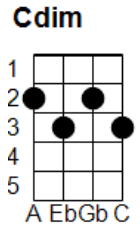

# You Are My Sunshine

Jimmie Davis & Charles Mitchell 1939

The other [C] night dear as I [Cdim] lay [C] sleeping  
[C7] I dreamed I [F] held you in my [C] arms  
[C7] When I [F] awoke dear I was mis [C]taken  
And I hung my [G7] head and I [C] cried

You told me once dear you [Cdim] really [C] loved me  
[C7] And no one [F] else could come be[C]tween  
But [C7] now you've [F] left me to love [C] another  
You have shattered [G7] all of my [C] dreams